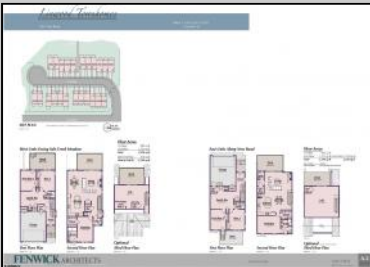

**1901 New
Linwood, NJ 08221**

Asking \$849,000.00

COMMENTS

Welcome to the Residences at Patcong Creek! Where Luxury Meets Tranquility in the Heart of Linwood, NJ. Unmatched Location nestled in the quaint town of Linwood, NJ, The Townhomes offer unparalleled access to both natural beauty and urban convenience. Just minutes away from the vibrant coastal community of Ocean City, & Margate. Residents can enjoy the best of both worlds: serene, creekside living and the excitement of beachside activities. The Community and Lifestyle is more than just a place to live; it's a lifestyle. The community features: Scenic Views Overlooking the tranquil Patcong Creek, these homes offer stunning westward views from the Pavilion on Premise, perfect for watching breathtaking sunsets. Close proximity to fine dining, shopping, recreational facilities, and major highways, ensuring you are never far from what you need. Step into a world of elegance and comfort. These townhomes are designed to cater to those who appreciate the finer things in life. Whether you're looking for a serene retreat or a vibrant coastal lifestyle, you'll find it here. Reserve Your New Home Today! Don't miss the opportunity to own one of these extraordinary townhomes.