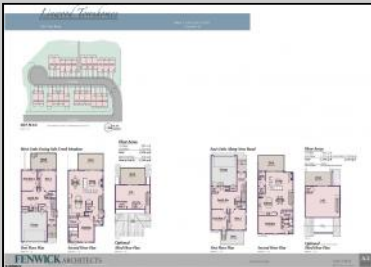

**1901 New  
Linwood, NJ 08221**

**Asking \$849,000.00**

**COMMENTS**

Welcome to the Residences at Patcong Creek! Where Luxury Meets Tranquility in the Heart of Linwood, NJ. Unmatched Location nestled in the quaint town of Linwood, NJ, The Townhomes offer unparalleled access to both natural beauty and urban convenience. Just minutes away from the vibrant coastal community of Ocean City, & Margate. Residents can enjoy the best of both worlds: serene, creekside living and the excitement of beachside activities. The Community and Lifestyle is more than just a place to live; it's a lifestyle. The community features: Scenic Views Overlooking the tranquil Patcong Creek, these homes offer stunning westward views from the Pavilion on Premise, perfect for watching breathtaking sunsets. Close proximity to fine dining, shopping, recreational facilities, and major highways, ensuring you are never far from what you need. Step into a world of elegance and comfort. These townhomes are designed to cater to those who appreciate the finer things in life. Whether you're looking for a serene retreat or a vibrant coastal lifestyle, you'll find it here. Reserve Your New Home Today! Don't miss the opportunity to own one of these extraordinary townhomes.

**PROPERTY DETAILS**

PROPERTY DETAILS			
Exterior	OutsideFeatures	ParkingGarage	OtherRooms
See Remarks	Curbs	Attached Garage	Breakfast Nook
Vinyl	Deck	Auto Door Opener	Dining Area
	Patio	Two Car	Eat In Kitchen
	Paved Road		Laundry/Utility Room
	Porch		
	Sidewalks		
	Sprinkler System		
InteriorFeatures	AppliancesIncluded	Basement	Heating
Carbon Monoxide Detector	Dishwasher Disposal	Crawl Space	Forced Air Gas-Natural
Kitchen Center Island	Dryer		
Smoke/Fire Alarm	Gas Stove		
Storage	Microwave		
Walk In Closet	Refrigerator		
	Self Cleaning Oven		
	Washer		
Cooling	HotWater	Water	Sewer
Ceiling Fan(s)	Gas	Public	Public Sewer