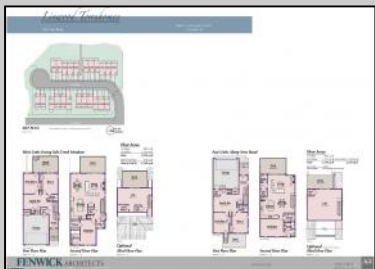

**1901 New  
Linwood, NJ 08221**

**Asking \$849,000.00**

**COMMENTS**

Welcome to the Residences at Patcong Creek! Where Luxury Meets Tranquility in the Heart of Linwood, NJ. Unmatched Location nestled in the quaint town of Linwood, NJ, The Townhomes offer unparalleled access to both natural beauty and urban convenience. Just minutes away from the vibrant coastal community of Ocean City, & Margate. Residents can enjoy the best of both worlds: serene, creekside living and the excitement of beachside activities. The Community and Lifestyle is more than just a place to live; it's a lifestyle. The community features: Scenic Views Overlooking the tranquil Patcong Creek, these homes offer stunning westward views from the Pavilion on Premise, perfect for watching breathtaking sunsets. Close proximity to fine dining, shopping, recreational facilities, and major highways, ensuring you are never far from what you need. Step into a world of elegance and comfort. These townhomes are designed to cater to those who appreciate the finer things in life. Whether you're looking for a serene retreat or a vibrant coastal lifestyle, you'll find it here. Reserve Your New Home Today! Don't miss the opportunity to own one of these extraordinary townhomes.