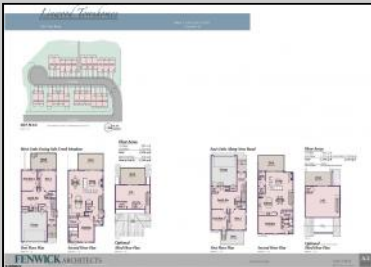

**1901 New
Linwood, NJ 08221**

Asking \$849,000.00

COMMENTS

Welcome to the Residences at Patcong Creek! Where Luxury Meets Tranquility in the Heart of Linwood, NJ. Unmatched Location nestled in the quaint town of Linwood, NJ, The Townhomes offer unparalleled access to both natural beauty and urban convenience. Just minutes away from the vibrant coastal community of Ocean City, & Margate. Residents can enjoy the best of both worlds: serene, creekside living and the excitement of beachside activities. The Community and Lifestyle is more than just a place to live; it's a lifestyle. The community features: Scenic Views Overlooking the tranquil Patcong Creek, these homes offer stunning westward views from the Pavilion on Premise, perfect for watching breathtaking sunsets. Close proximity to fine dining, shopping, recreational facilities, and major highways, ensuring you are never far from what you need. Step into a world of elegance and comfort. These townhomes are designed to cater to those who appreciate the finer things in life. Whether you're looking for a serene retreat or a vibrant coastal lifestyle, you'll find it here. Reserve Your New Home Today! Don't miss the opportunity to own one of these extraordinary townhomes.

PROPERTY DETAILS

PROPERTY DETAILS			
Exterior	OutsideFeatures	ParkingGarage	OtherRooms
Vinyl	Curbs	Attached Garage	Breakfast Nook
See Remarks	Deck	Auto Door Opener	Dining Area
	Patio	Two Car	Eat In Kitchen
	Paved Road		Laundry/Utility Room
	Porch		
	Sidewalks		
	Sprinkler System		
InteriorFeatures	AppliancesIncluded	Basement	Heating
Carbon Monoxide Detector	Dishwasher Disposal	Crawl Space	Forced Air Gas-Natural
Kitchen Center Island	Dryer		
Smoke/Fire Alarm	Gas Stove		
Storage	Microwave		
Walk In Closet	Refrigerator		
	Self Cleaning Oven		
	Washer		
Cooling	HotWater	Water	Sewer
Ceiling Fan(s)	Gas	Public	Public Sewer