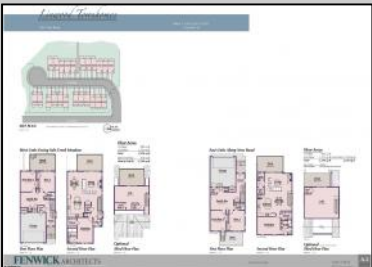

**1901 New
Linwood, NJ 08221**

Asking \$849,000.00

COMMENTS

Welcome to the Residences at Patcong Creek! Where Luxury Meets Tranquility in the Heart of Linwood, NJ. Unmatched Location nestled in the quaint town of Linwood, NJ, The Townhomes offer unparalleled access to both natural beauty and urban convenience. Just minutes away from the vibrant coastal community of Ocean City, & Margate. Residents can enjoy the best of both worlds: serene, creekside living and the excitement of beachside activities. The Community and Lifestyle is more than just a place to live; it's a lifestyle. The community features: Scenic Views Overlooking the tranquil Patcong Creek, these homes offer stunning westward views from the Pavilion on Premise, perfect for watching breathtaking sunsets. Close proximity to fine dining, shopping, recreational facilities, and major highways, ensuring you are never far from what you need. Step into a world of elegance and comfort. These townhomes are designed to cater to those who appreciate the finer things in life. Whether you're looking for a serene retreat or a vibrant coastal lifestyle, you'll find it here. Reserve Your New Home Today! Don't miss the opportunity to own one of these extraordinary townhomes.