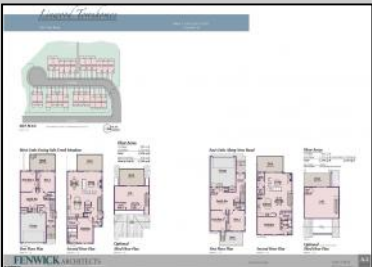

**1901 New  
Linwood, NJ 08221**

**Asking \$849,000.00**

**COMMENTS**

Welcome to the Residences at Patcong Creek! Where Luxury Meets Tranquility in the Heart of Linwood, NJ. Unmatched Location nestled in the quaint town of Linwood, NJ, The Townhomes offer unparalleled access to both natural beauty and urban convenience. Just minutes away from the vibrant coastal community of Ocean City, & Margate. Residents can enjoy the best of both worlds: serene, creekside living and the excitement of beachside activities. The Community and Lifestyle is more than just a place to live; it's a lifestyle. The community features: Scenic Views Overlooking the tranquil Patcong Creek, these homes offer stunning westward views from the Pavilion on Premise, perfect for watching breathtaking sunsets. Close proximity to fine dining, shopping, recreational facilities, and major highways, ensuring you are never far from what you need. Step into a world of elegance and comfort. These townhomes are designed to cater to those who appreciate the finer things in life. Whether you're looking for a serene retreat or a vibrant coastal lifestyle, you'll find it here. Reserve Your New Home Today! Don't miss the opportunity to own one of these extraordinary townhomes.