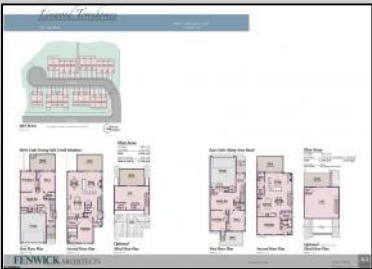

**1901 New  
Linwood, NJ 08221**

**Asking \$849,000.00**

**COMMENTS**

Welcome to the Residences at Patcong Creek! Where Luxury Meets Tranquility in the Heart of Linwood, NJ. Unmatched Location nestled in the quaint town of Linwood, NJ, The Townhomes offer unparalleled access to both natural beauty and urban convenience. Just minutes away from the vibrant coastal community of Ocean City, & Margate. Residents can enjoy the best of both worlds: serene, creekside living and the excitement of beachside activities. The Community and Lifestyle is more than just a place to live; it's a lifestyle. The community features: Scenic Views Overlooking the tranquil Patcong Creek, these homes offer stunning westward views from the Pavilion on Premise, perfect for watching breathtaking sunsets. Close proximity to fine dining, shopping, recreational facilities, and major highways, ensuring you are never far from what you need. Step into a world of elegance and comfort. These townhomes are designed to cater to those who appreciate the finer things in life. Whether you're looking for a serene retreat or a vibrant coastal lifestyle, you'll find it here. Reserve Your New Home Today! Don't miss the opportunity to own one of these extraordinary townhomes.