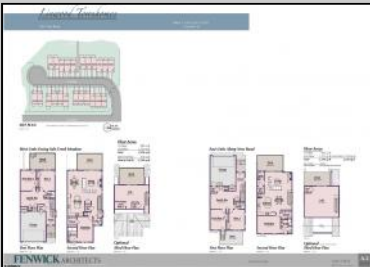

**1901 New  
Linwood, NJ 08221**

**Asking \$849,000.00**

**COMMENTS**

Welcome to the Residences at Patcong Creek! Where Luxury Meets Tranquility in the Heart of Linwood, NJ. Unmatched Location nestled in the quaint town of Linwood, NJ, The Townhomes offer unparalleled access to both natural beauty and urban convenience. Just minutes away from the vibrant coastal community of Ocean City, & Margate. Residents can enjoy the best of both worlds: serene, creekside living and the excitement of beachside activities. The Community and Lifestyle is more than just a place to live; it's a lifestyle. The community features: Scenic Views Overlooking the tranquil Patcong Creek, these homes offer stunning westward views from the Pavilion on Premise, perfect for watching breathtaking sunsets. Close proximity to fine dining, shopping, recreational facilities, and major highways, ensuring you are never far from what you need. Step into a world of elegance and comfort. These townhomes are designed to cater to those who appreciate the finer things in life. Whether you're looking for a serene retreat or a vibrant coastal lifestyle, you'll find it here. Reserve Your New Home Today! Don't miss the opportunity to own one of these extraordinary townhomes.

**PROPERTY DETAILS**

PROPERTY DETAILS			
Exterior	OutsideFeatures	ParkingGarage	OtherRooms
See Remarks	Curbs	Attached Garage	Breakfast Nook
Vinyl	Deck	Auto Door Opener	Dining Area
	Patio	Two Car	Eat In Kitchen
	Paved Road		Laundry/Utility Room
	Porch		
	Sidewalks		
	Sprinkler System		
InteriorFeatures	AppliancesIncluded	Basement	Heating
Carbon Monoxide Detector	Dishwasher Disposal	Crawl Space	Forced Air Gas-Natural
Kitchen Center Island	Dryer		
Smoke/Fire Alarm	Gas Stove		
Storage	Microwave		
Walk In Closet	Refrigerator		
	Self Cleaning Oven		
	Washer		
Cooling	HotWater	Water	Sewer
Ceiling Fan(s)	Gas	Public	Public Sewer