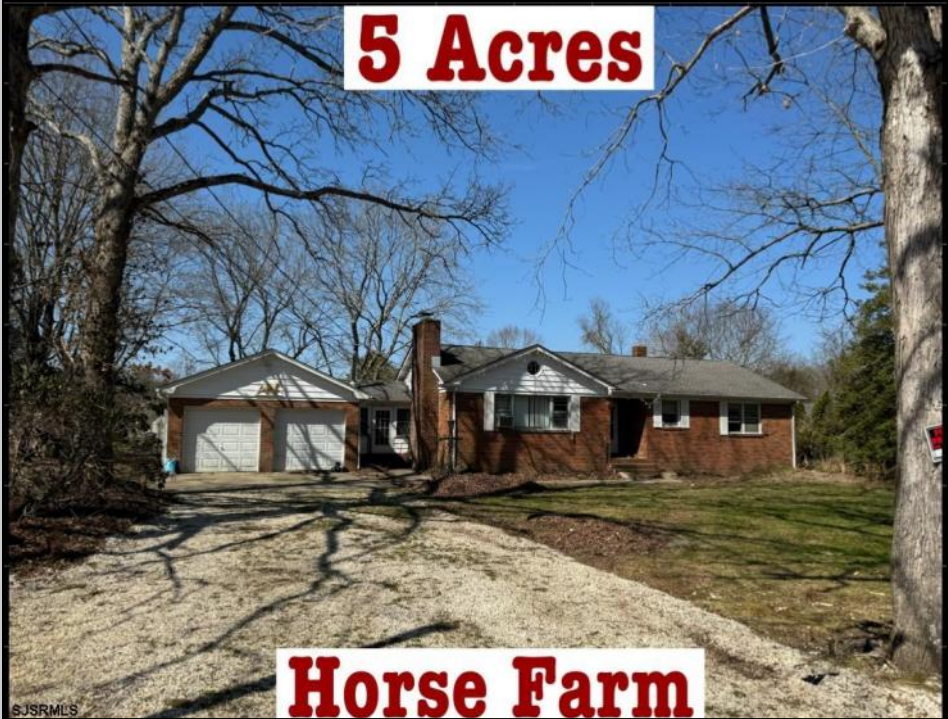

810 Darmstadt  
 Egg Harbor City, NJ 08215

Asking \$369,900.00

**5 Acres**

**Horse Farm**

**COMMENTS**

\$\$\$ Attention Investors and First-Time Home buyers\*\*\*: Motivated Seller Offering a Great Price! This 5-acre horse farm in Mullica Township is available in "As-Is" condition and is perfect for those looking to revitalize a property. Ideal for horse enthusiasts, this ranch-style home sits on expansive grounds with stables and pastures. Enjoy the serene ambiance and frequent wildlife visits that enhance its rustic charm. This contractor's special is ready for customization and can be purchased with as little as 5% down using a renovation loan.

**PROPERTY DETAILS**

Exterior Brick	OutsideFeatures Horse Farm Needs Work Shed	ParkingGarage Attached Garage Two Car	OtherRooms Breakfast Nook Den/TV Room Dining Area Dining Room Eat In Kitchen Primary BR on 1st floor Recreation/Family Storage Attic
AppliancesIncluded Electric Stove Refrigerator	Basement 6 Ft. or More Room Inside Entrance	Heating Head Baseboard Electric	Cooling Window Units
HotWater Electric	Water Private	Sewer Private	