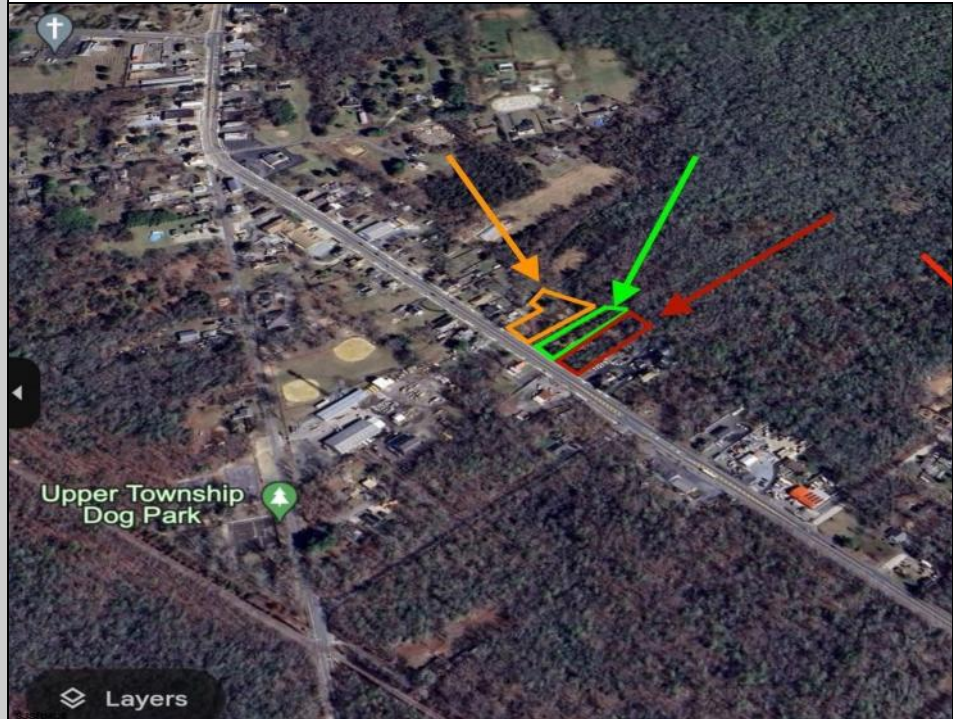

101 Route 50
Tuckahoe, NJ 08270

Asking \$169,000.00

COMMENTS

Build Your Coastal Retreat! Discover an exceptional opportunity to create your dream home at the shore with this desirable lot in the prestigious Upper Township. Right off Route 50 this lot offers convenience and a prime location. Key Features: Zoning: CM4 MIXED USED PROPERTY Pre-installed: Well and septic system for a three-bedroom, two-bath home. No Pinelands Inspection Required. Imagine the possibilities as you bring your vision to life in this vibrant community. With well and septic already in place, the groundwork is done—just find the perfect builder to help you navigate the process. This reasonably priced lot is an incredible chance to build in a sought-after area. Addresses will be provided by the City of Upper Township very soon.