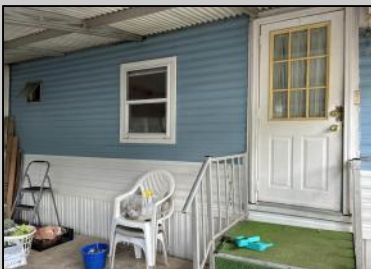

2528 Tilton  
 Egg Harbor Township, NJ 08234

Asking \$35,000.00

**COMMENTS**

2 Bedroom One Bath unit. Located in Tilton Terrace Park in EHT. No age restrictions (not a 55+ community). Cash offers only and subject to park approval. Water and sewer are included in the lot rent. All showings must be accompanied by buyer's agent. Please be careful as flooring is weak in certain areas and will need repair. Lockbox on door and easy showing through Showingtime.