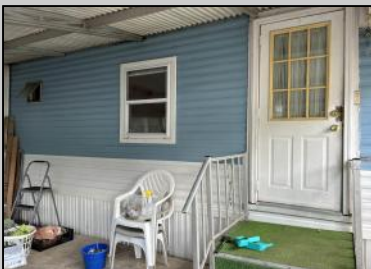

2528 Tilton
Egg Harbor Township, NJ 08234

Asking \$35,000.00

COMMENTS

2 Bedroom One Bath unit. Located in Tilton Terrace Park in EHT. No age restrictions (not a 55+ community). Cash offers only and subject to park approval. Water and sewer are included in the lot rent. All showings must be accompanied by buyer's agent. Please be careful as flooring is weak in certain areas and will need repair. Lockbox on door and easy showing through Showingtime.