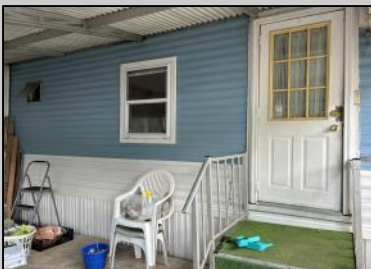

2528 Tilton
Egg Harbor Township, NJ 08234

Asking \$35,000.00

COMMENTS

2 Bedroom One Bath unit. Located in Tilton Terrace Park in EHT Lot 313. No age restrictions (not a 55+ community). Cash offers only and subject to park approval. Water and sewer are included in the lot rent. All showings must be accompanied by buyer's agent. Please be careful as flooring is weak in certain areas and will need repair. Lockbox on door and easy showing through Showingtime.