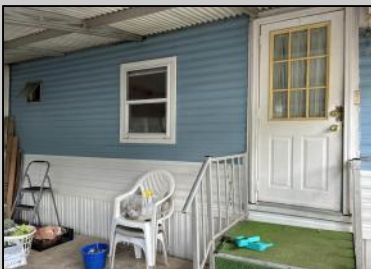

2528 Tilton
 Egg Harbor Township, NJ 08234

Asking \$35,000.00

COMMENTS

2 Bedroom One Bath unit. Located in Tilton Terrace Park in EHT. No age restrictions (not a 55+ community). Cash offers only and subject to park approval. Water and sewer are included in the lot rent. All showings must be accompanied by buyer's agent. Please be careful as flooring is weak in certain areas and will need repair. Lockbox on door and easy showing through Showingtime.