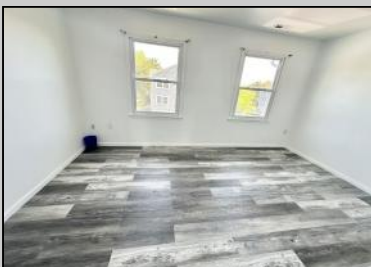

### COMMENTS

\*\*\*\*\*WELCOME HOME TO CALIFORNIA\*\*\*\*\* MUST BE CONVENTIONAL FINANCING WITH 10% OR MORE DOWN\*\*\*\*\* THIS RECENTLY SUBSTANTIALLY UPDATED 3 LEVEL END UNIT TOWNHOUSE ON THE ABSECON BORDER OFFERS A QUIET AND SERENE LOCATION ONE OF PVILLES BEST AREAS. FEATURES 2 BEDROOMS COULD BE A 3rd ON FIRST FLOOR 1.5 FULL BATHS AND LARGE UPPER OUTDOOR DECK. MINUTES TO CASINOS BOARDS AND WORLD FAMOUS BEACHES PROFESSIONALLY PAINTED, NEW KITCHEN, NEW VINYL PLANK FLOORING THROUGHOUT NEW WINDOWS AND SO MUCH MORE. LOW TAXES, GREAT LOCATION AND REASONABLE HOA FEES MAKES THIS 3 STORY TOWNHOME A BEST BUY!

### PROPERTY DETAILS

Exterior Vinyl	ParkingGarage None	OtherRooms Den/TV Room Dining Area	InteriorFeatures Pets Allowed
Heating Forced Air Gas-Natural	Cooling Central	HotWater Gas	Water Public Water
Sewer Public Sewer			