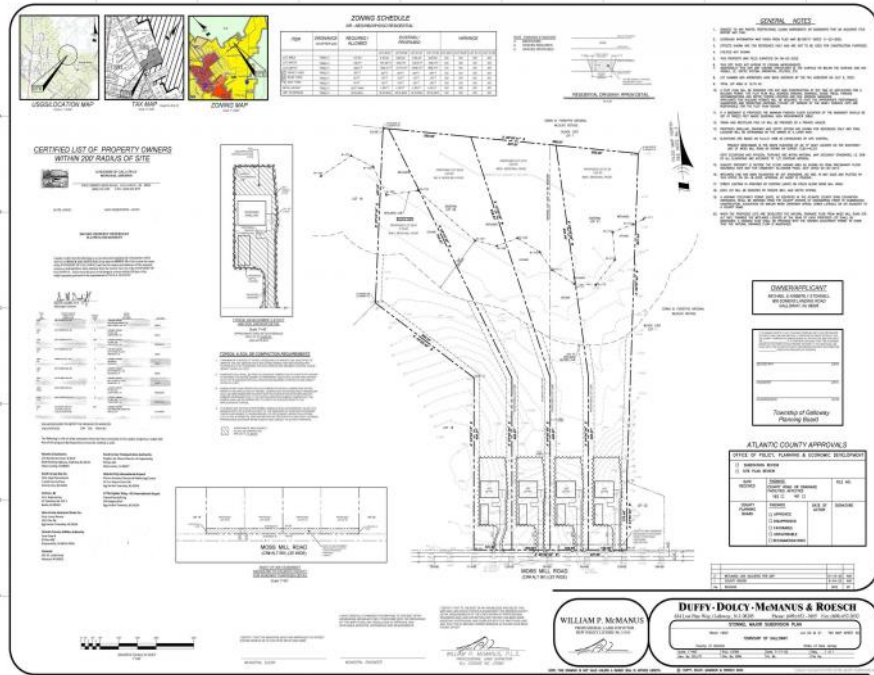

855 Moss Mill Road
 Galloway Township, NJ 08205

Asking \$135,000.00

COMMENTS

If you are looking to build your dream home here is the perfect opportunity. This buildable lot is 3.20 acres located close to Smithville and access to the GSP. There are "4" available lots for sale, you can purchase these individually or as a package. The buyer will be responsible to have the well and septic installed along with confirmation of the taxes. See attached document for the exact dimensions for each lot. Please contact the listing agent with any questions. Additional lots for sale MLS #585553/ 585554 / 585555 / 585556

PROPERTY DETAILS