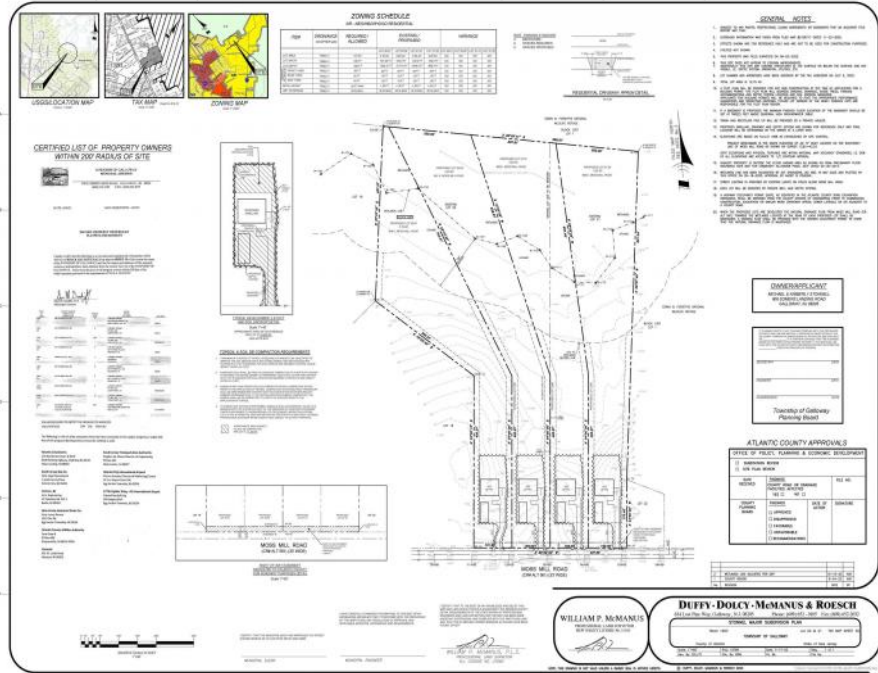

855 Moss Mill Road
 Galloway Township, NJ 08205

Asking \$135,000.00

COMMENTS

If you are looking to build your dream home here is the perfect opportunity. This buildable lot is 3.20 acres located close to Smithville and access to the GSP. There are "4" available lots for sale, you can purchase these individually or as a package. The buyer will be responsible to have the well and septic installed along with confirmation of the taxes. See attached document for the exact dimensions for each lot. Please contact the listing agent with any questions. Additional lots for sale MLS #585553/ 585554 / 585555 / 585556