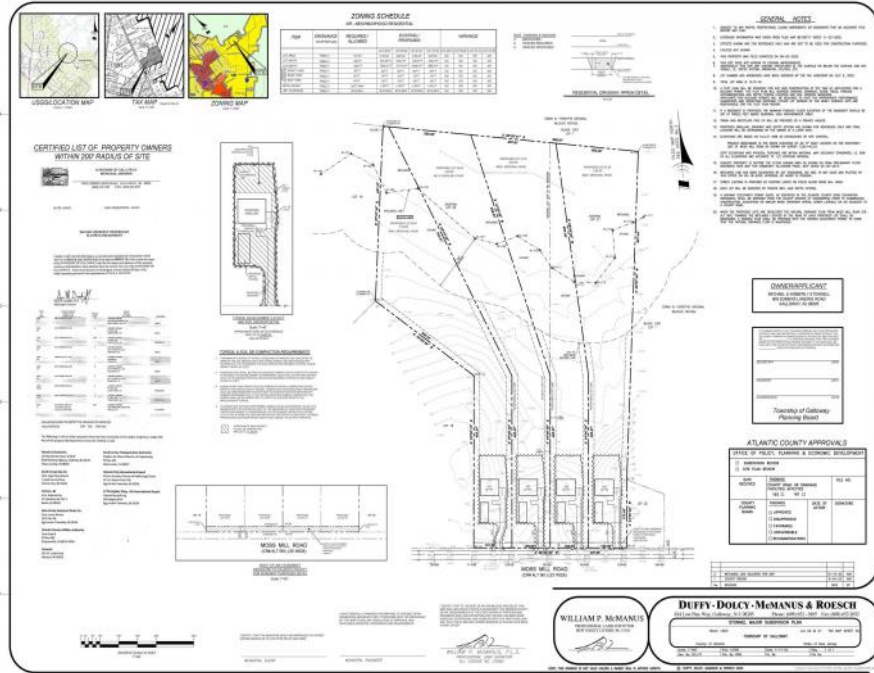

855 Moss Mill Road  
 Galloway Township, NJ 08205

Asking \$135,000.00

**COMMENTS**

If you are looking to build your dream home here is the perfect opportunity. This buildable lot is 3.20 acres located close to Smithville and access to the GSP. There are "4" available lots for sale, you can purchase these individually or as a package. The buyer will be responsible to have the well and septic installed along with confirmation of the taxes. See attached document for the exact dimensions for each lot. Please contact the listing agent with any questions. Additional lots for sale MLS #585553/ 585554 / 585555 / 585556