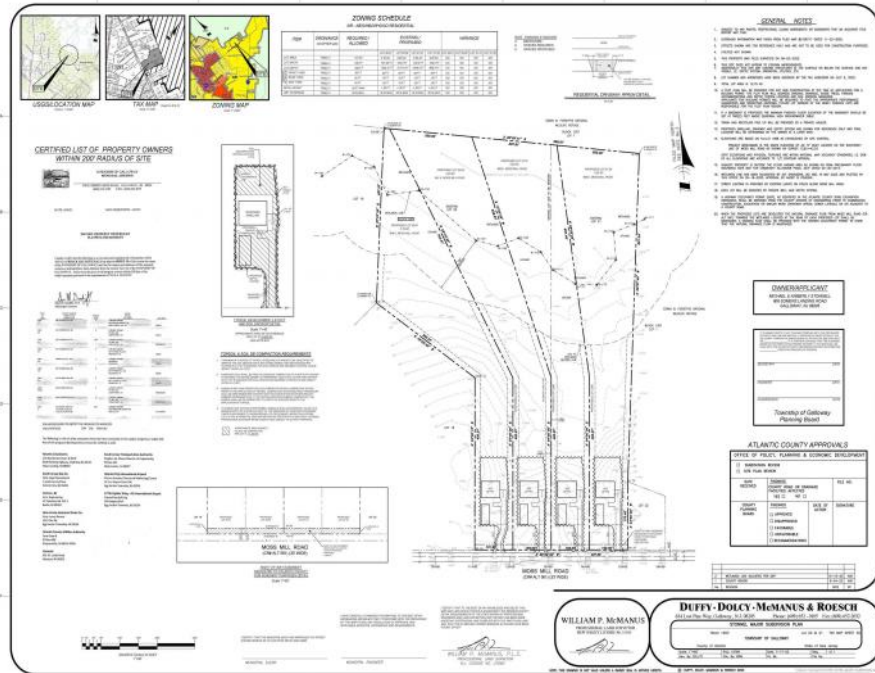

855 Moss Mill Road
Galloway Township, NJ 08205

Asking \$135,000.00

COMMENTS

If you are looking to build your dream home here is the perfect opportunity. This buildable lot is 3.20 acres located close to Smithville and access to the GSP. There are "4" available lots for sale, you can purchase these individually or as a package. The buyer will be responsible to have the well and septic installed along with confirmation of the taxes. See attached document for the exact dimensions for each lot. Please contact the listing agent with any questions. Additional lots for sale MLS #585553/ 585554 / 585555 / 585556