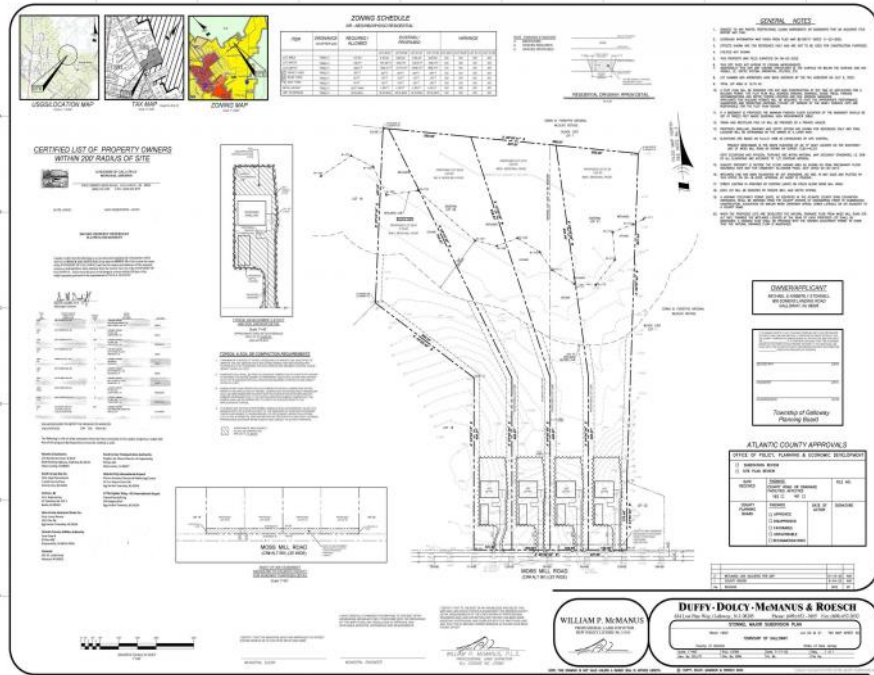

855 Moss Mill Road
 Galloway Township, NJ 08205

Asking \$135,000.00

COMMENTS

If you are looking to build your dream home here is the perfect opportunity. This buildable lot is 3.20 acres located close to Smithville and access to the GSP. There are "4" available lots for sale, you can purchase these individually or as a package. The buyer will be responsible to have the well and septic installed along with confirmation of the taxes. See attached document for the exact dimensions for each lot. Please contact the listing agent with any questions. Additional lots for sale MLS #585553/ 585554 / 585555 / 585556