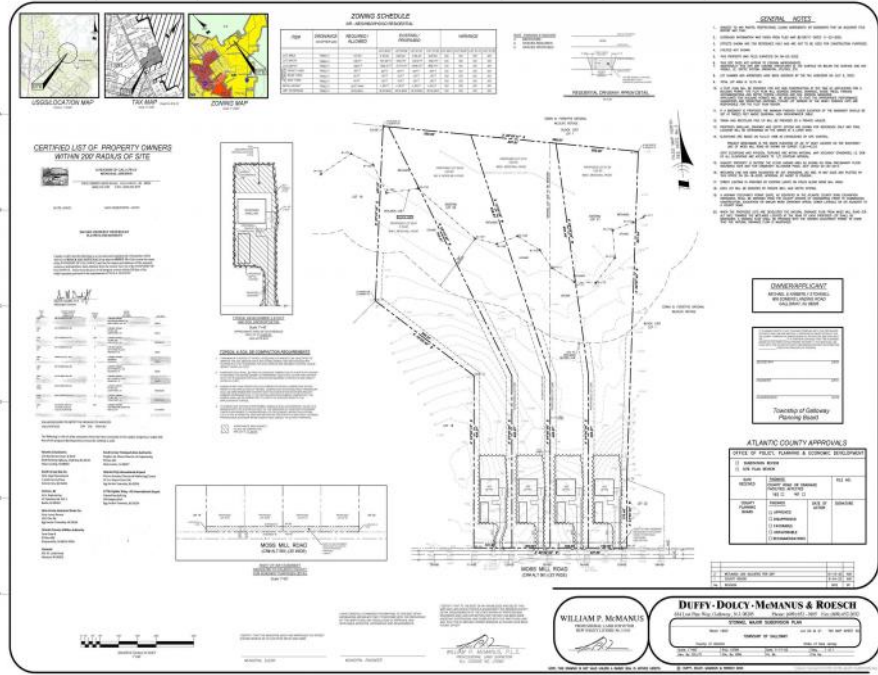

855 Moss Mill Road
 Galloway Township, NJ 08205

Asking \$135,000.00

COMMENTS

If you are looking to build your dream home here is the perfect opportunity. This buildable lot is 3.20 acres located close to Smithville and access to the GSP. There are "4" available lots for sale, you can purchase these individually or as a package. The buyer will be responsible to have the well and septic installed along with confirmation of the taxes. See attached document for the exact dimensions for each lot. Please contact the listing agent with any questions. Additional lots for sale MLS #585553/ 585554 / 585555 / 585556