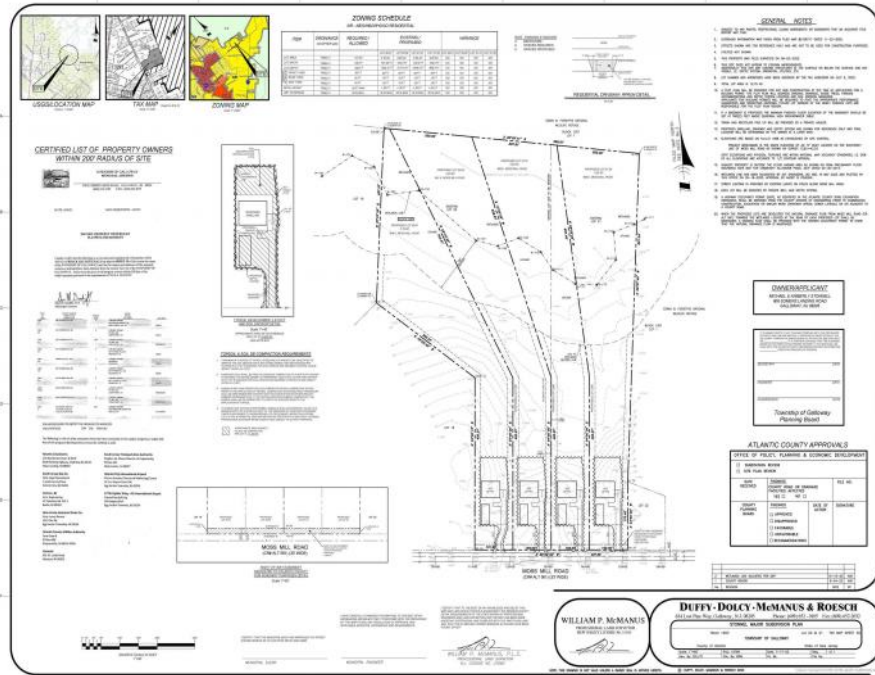

855 Moss Mill Road
 Galloway Township, NJ 08205

Asking \$135,000.00

COMMENTS

If you are looking to build your dream home here is the perfect opportunity. This buildable lot is 3.20 acres located close to Smithville and access to the GSP. There are "4" available lots for sale, you can purchase these individually or as a package. The buyer will be responsible to have the well and septic installed along with confirmation of the taxes. See attached document for the exact dimensions for each lot. Please contact the listing agent with any questions. Additional lots for sale MLS #585553/ 585554 / 585555 / 585556