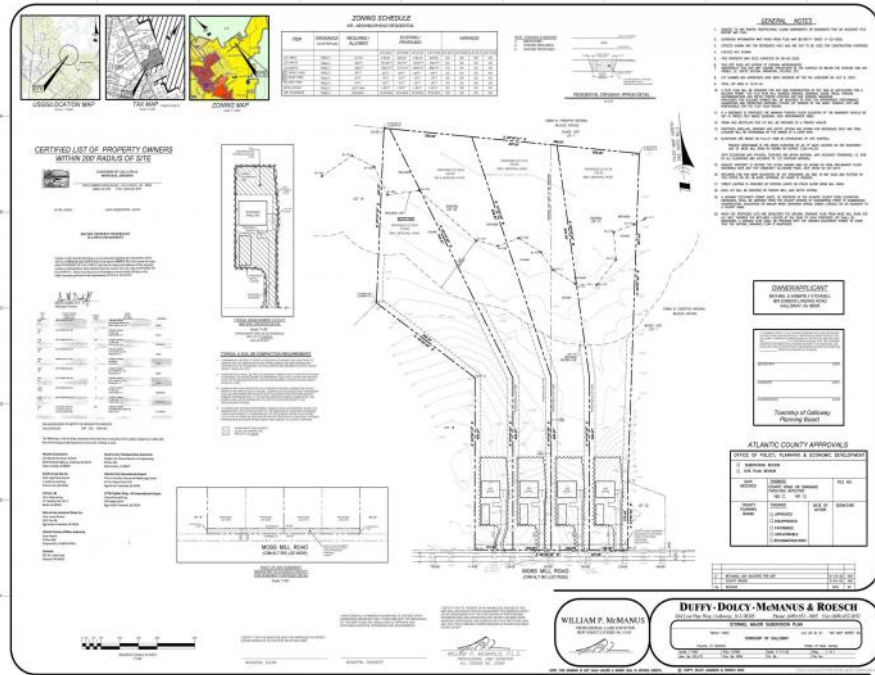

### COMMENTS

If you are looking to build your dream home here is the perfect opportunity. This buildable lot is 3.20 acres located close to Smithville and access to the GSP. There are "4" available lots for sale, you can purchase these individually or as a package. The buyer will be responsible to have the well and septic installed along with confirmation of the taxes. See attached document for the exact dimensions for each lot. Please contact the listing agent with any questions. Additional lots for sale MLS #585553/ 585554 / 585555 / 585556