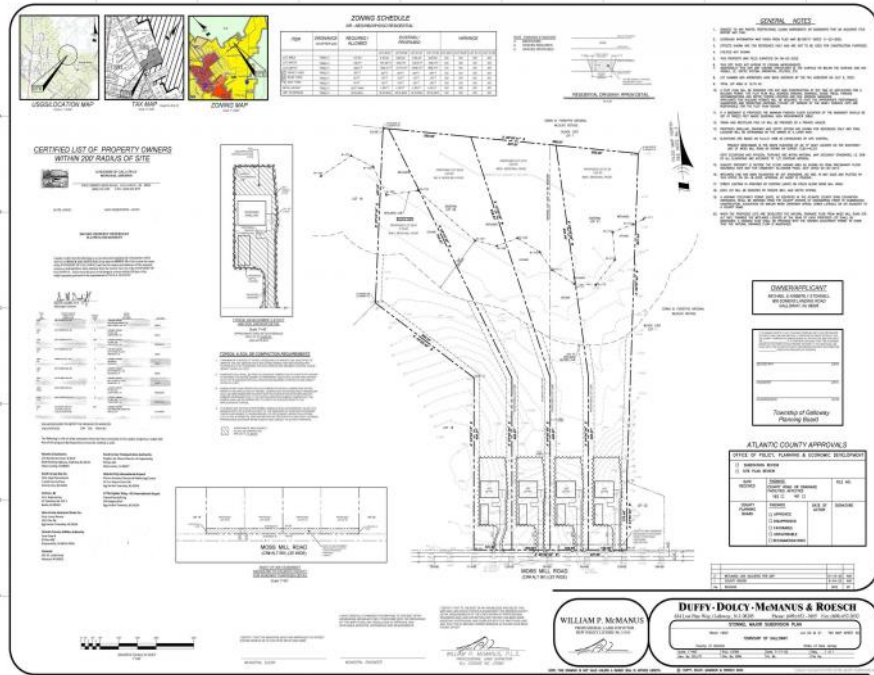

855 Moss Mill Road
Galloway Township, NJ 08205

Asking \$135,000.00

COMMENTS

If you are looking to build your dream home here is the perfect opportunity. This buildable lot is 3.20 acres located close to Smithville and access to the GSP. There are "4" available lots for sale, you can purchase these individually or as a package. The buyer will be responsible to have the well and septic installed along with confirmation of the taxes. See attached document for the exact dimensions for each lot. Please contact the listing agent with any questions. Additional lots for sale MLS #585553/ 585554 / 585555 / 585556