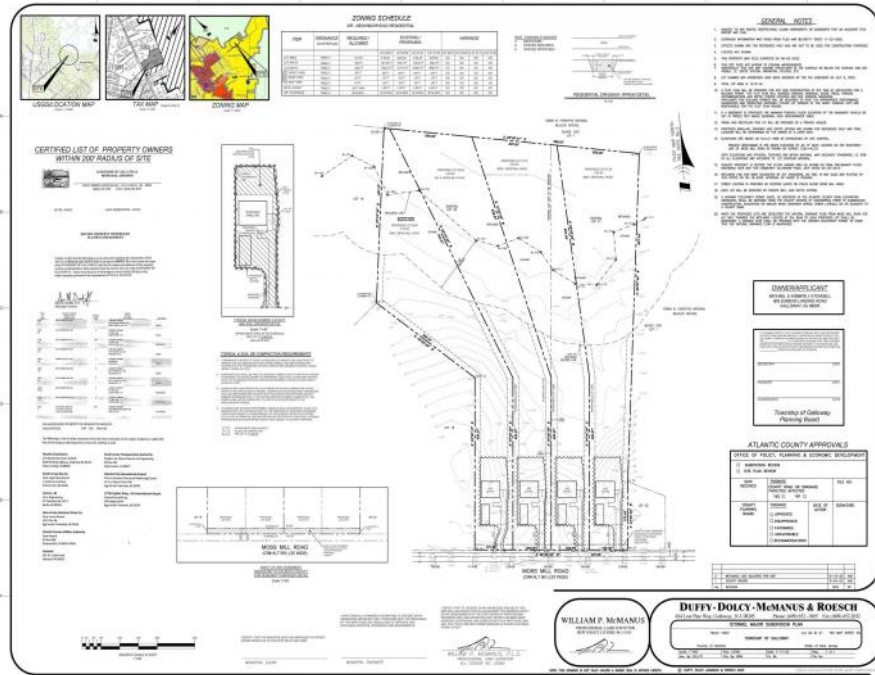

**855 Moss Mill Road
Galloway Township, NJ 08205**

Asking \$135,000.00

COMMENTS

If you are looking to build your dream home here is the perfect opportunity. This buildable lot is 3.20 acres located close to Smithville and access to the GSP. There are "4" available lots for sale, you can purchase these individually or as a package. The buyer will be responsible to have the well and septic installed along with confirmation of the taxes. See attached document for the exact dimensions for each lot. Please contact the listing agent with any questions. Additional lots for sale MLS #585553/ 585554 / 585555 / 585556