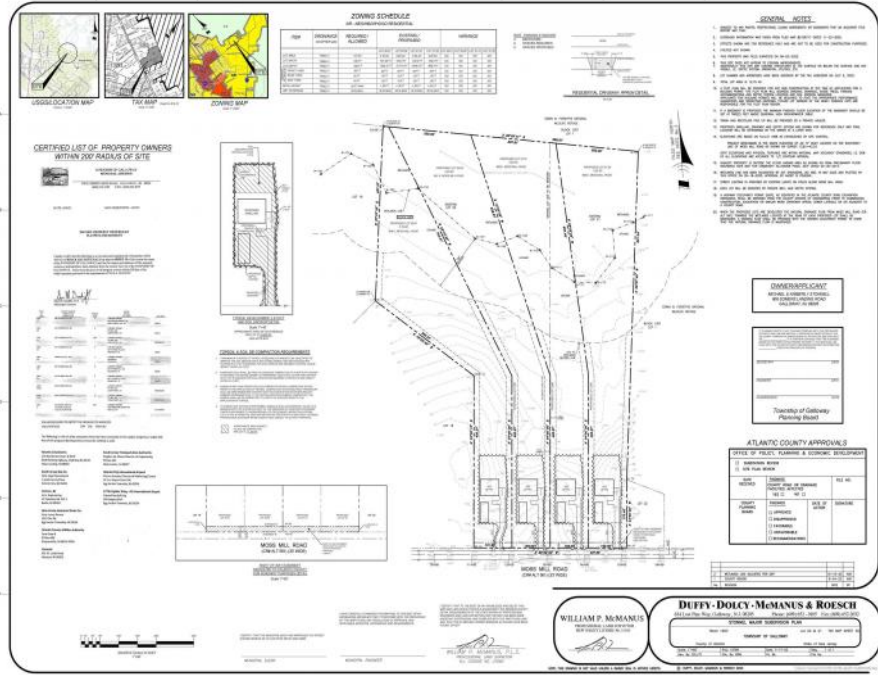

855 Moss Mill Road
Galloway Township, NJ 08205

Asking \$135,000.00

COMMENTS

If you are looking to build your dream home here is the perfect opportunity. This buildable lot is 3.20 acres located close to Smithville and access to the GSP. There are "4" available lots for sale, you can purchase these individually or as a package. The buyer will be responsible to have the well and septic installed along with confirmation of the taxes. See attached document for the exact dimensions for each lot. Please contact the listing agent with any questions. Additional lots for sale MLS #585553/ 585554 / 585555 / 585556