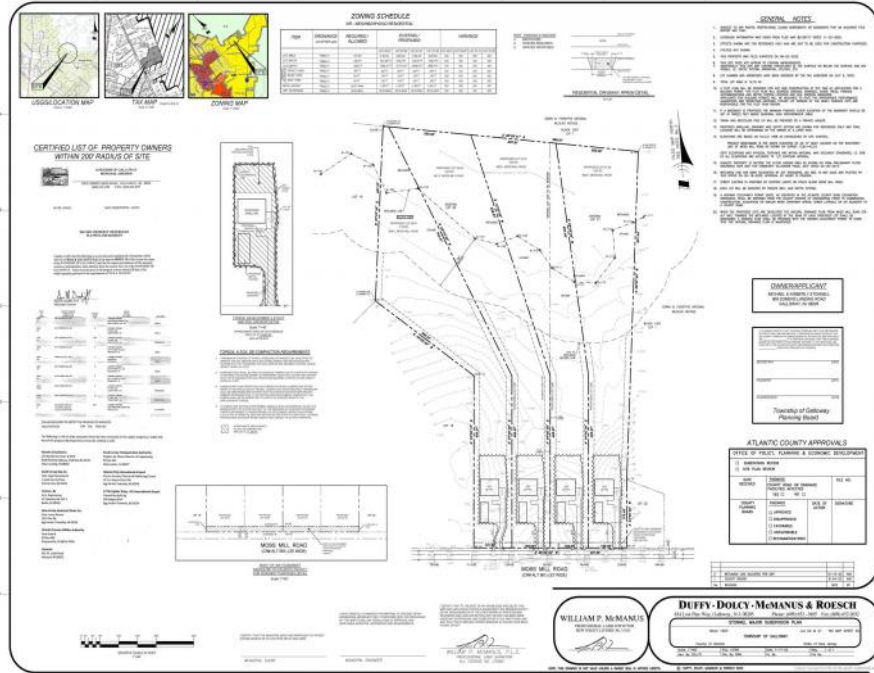

855 Moss Mill Road
Galloway Township, NJ 08205

Asking \$135,000.00

COMMENTS

If you are looking to build your dream home here is the perfect opportunity. This buildable lot is 3.20 acres located close to Smithville and access to the GSP. There are "4" available lots for sale, you can purchase these individually or as a package. The buyer will be responsible to have the well and septic installed along with confirmation of the taxes. See attached document for the exact dimensions for each lot. Please contact the listing agent with any questions. Additional lots for sale MLS #585553/ 585554 / 585555 / 585556