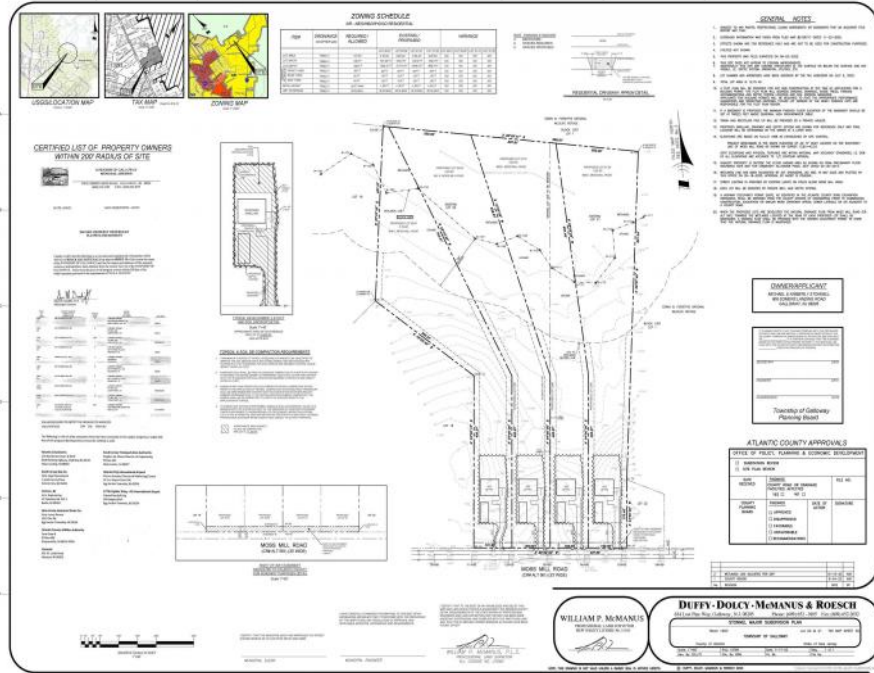

855 Moss Mill Road  
Galloway Township, NJ 08205

Asking \$135,000.00

**COMMENTS**

If you are looking to build your dream home here is the perfect opportunity. This buildable lot is 3.20 acres located close to Smithville and access to the GSP. There are "4" available lots for sale, you can purchase these individually or as a package. The buyer will be responsible to have the well and septic installed along with confirmation of the taxes. See attached document for the exact dimensions for each lot. Please contact the listing agent with any questions. Additional lots for sale MLS #585553/ 585554 / 585555 / 585556