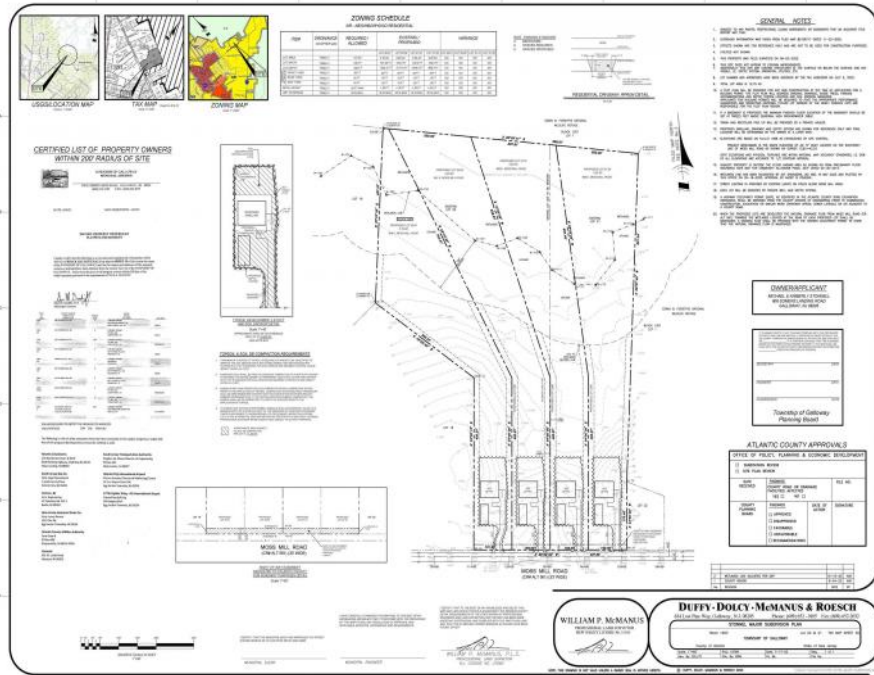

**855 Moss Mill Road
 Galloway Township, NJ 08205**

Asking \$135,000.00

COMMENTS

If you are looking to build your dream home here is the perfect opportunity. This buildable lot is 3.20 acres located close to Smithville and access to the GSP. There are "4" available lots for sale, you can purchase these individually or as a package. The buyer will be responsible to have the well and septic installed along with confirmation of the taxes. See attached document for the exact dimensions for each lot. Please contact the listing agent with any questions. Additional lots for sale MLS #585553/ 585554 / 585555 / 585556