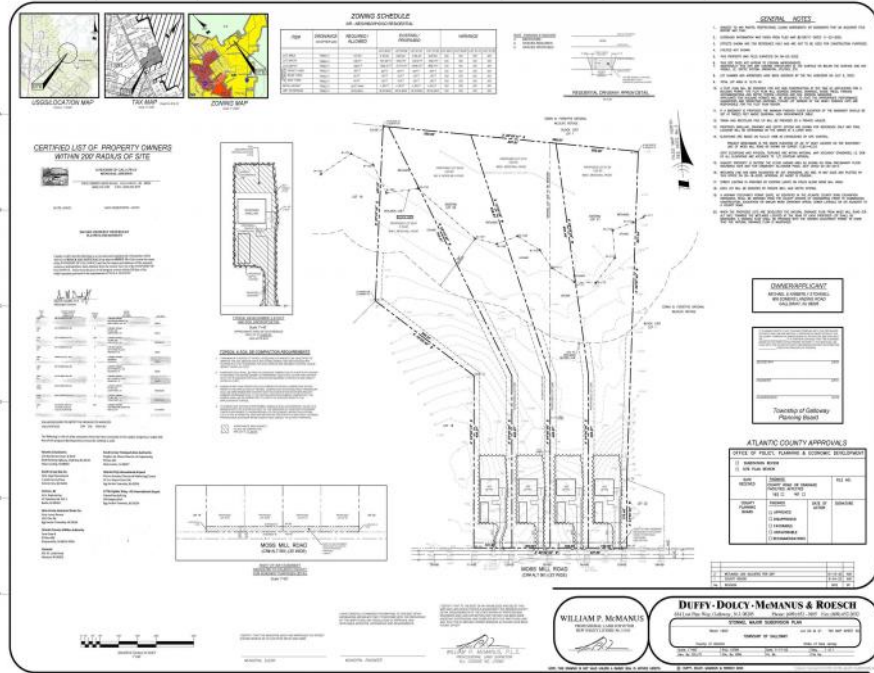

**855 Moss Mill Road
 Galloway Township, NJ 08205**

Asking \$135,000.00

COMMENTS

If you are looking to build your dream home here is the perfect opportunity. This buildable lot is 3.20 acres located close to Smithville and access to the GSP. There are "4" available lots for sale, you can purchase these individually or as a package. The buyer will be responsible to have the well and septic installed along with confirmation of the taxes. See attached document for the exact dimensions for each lot. Please contact the listing agent with any questions. Additional lots for sale MLS #585553/ 585554 / 585555 / 585556