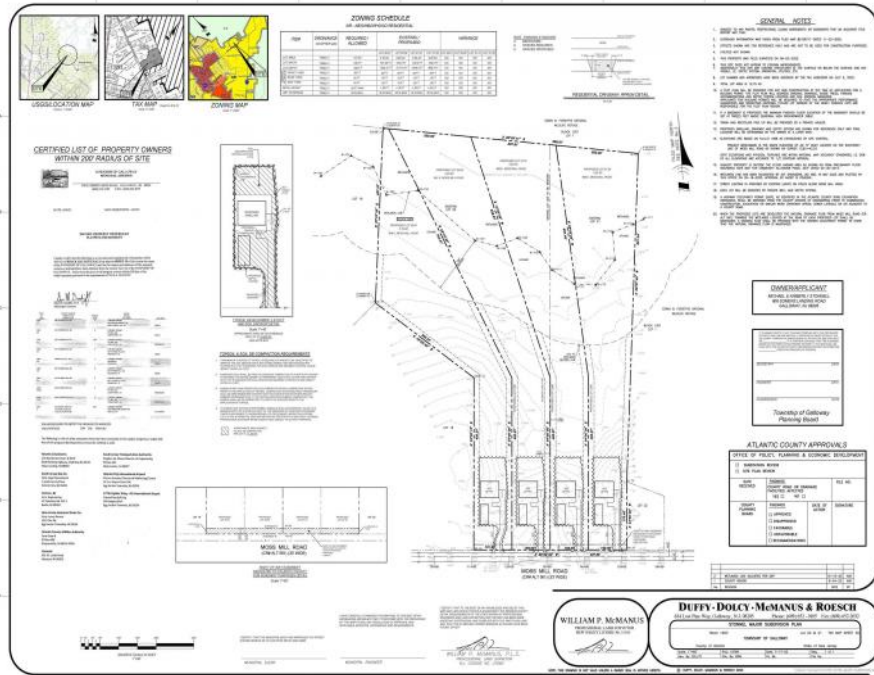

853 Moss Mill Road
 Galloway Township, NJ 08205

Asking \$135,000.00

COMMENTS

If you are looking to build your own dream here is the perfect opportunity. This buildable lot is 3.20 acres located close to Smithville and access to the GSP. There are "4" available lots, you can purchase these individually or as a package. The buyer will be responsible to have the well and septic installed along with confirmation of the taxes. See attached document for the exact dimensions for each lot. Please contact the listing agent with any questions. Additional lots for sale MLS #585553/ 585554 / 585555 / 585556

PROPERTY DETAILS