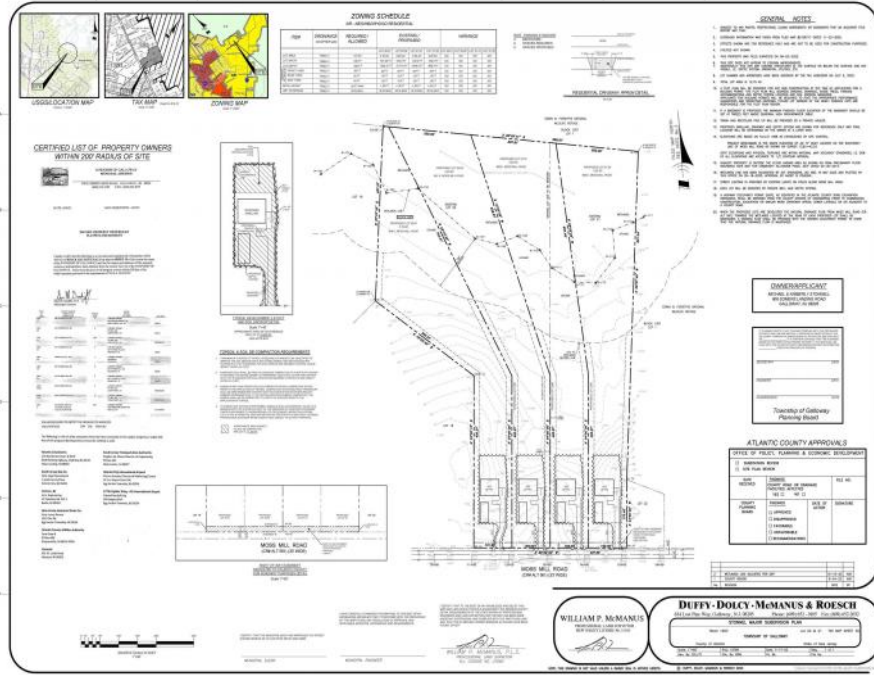

853 Moss Mill Road  
 Galloway Township, NJ 08205

Asking \$135,000.00

**COMMENTS**

If you are looking to build your own dream here is the perfect opportunity. This buildable lot is 3.20 acres located close to Smithville and access to the GSP. There are "4" available lots, you can purchase these individually or as a package. The buyer will be responsible to have the well and septic installed along with confirmation of the taxes. See attached document for the exact dimensions for each lot. Please contact the listing agent with any questions. Additional lots for sale MLS #585553/ 585554 / 585555 / 585556