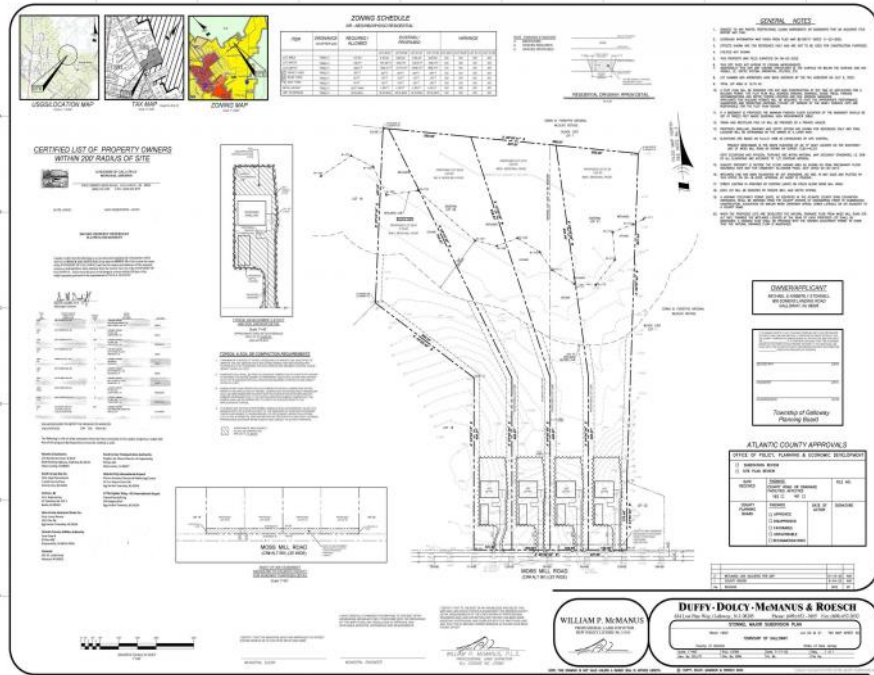

**853 Moss Mill Road
 Galloway Township, NJ 08205**

Asking \$135,000.00

COMMENTS

If you are looking to build your own dream here is the perfect opportunity. This buildable lot is 3.20 acres located close to Smithville and access to the GSP. There are "4" available lots, you can purchase these individually or as a package. The buyer will be responsible to have the well and septic installed along with confirmation of the taxes. See attached document for the exact dimensions for each lot. Please contact the listing agent with any questions. Additional lots for sale MLS #585553/ 585554 / 585555 / 585556