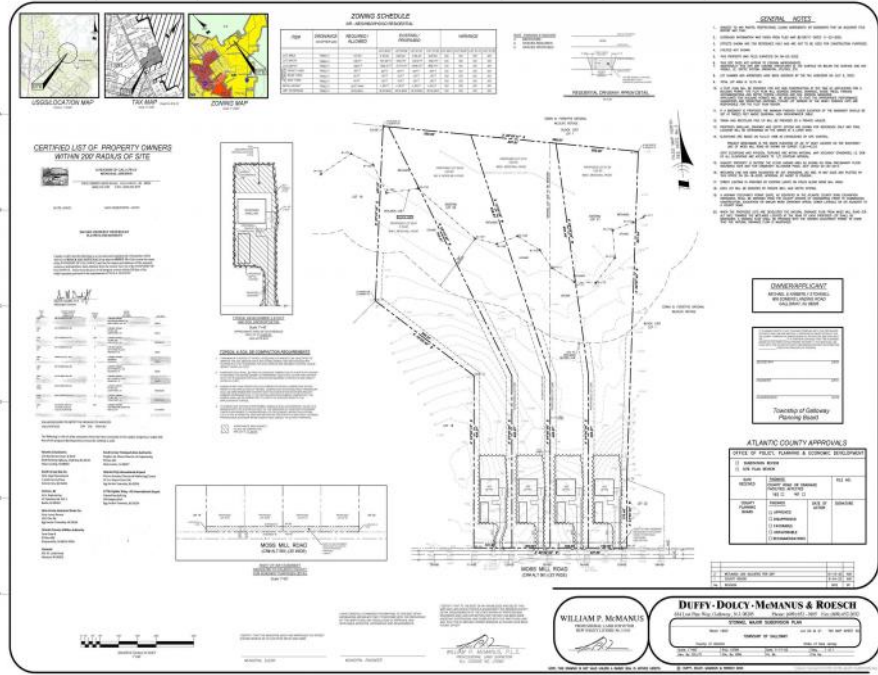

853 Moss Mill Road
Galloway Township, NJ 08205

Asking \$135,000.00

COMMENTS

If you are looking to build your own dream here is the perfect opportunity. This buildable lot is 3.20 acres located close to Smithville and access to the GSP. There are "4" available lots, you can purchase these individually or as a package. The buyer will be responsible to have the well and septic installed along with confirmation of the taxes. See attached document for the exact dimensions for each lot. Please contact the listing agent with any questions. Additional lots for sale MLS #585553/ 585554 / 585555 / 585556