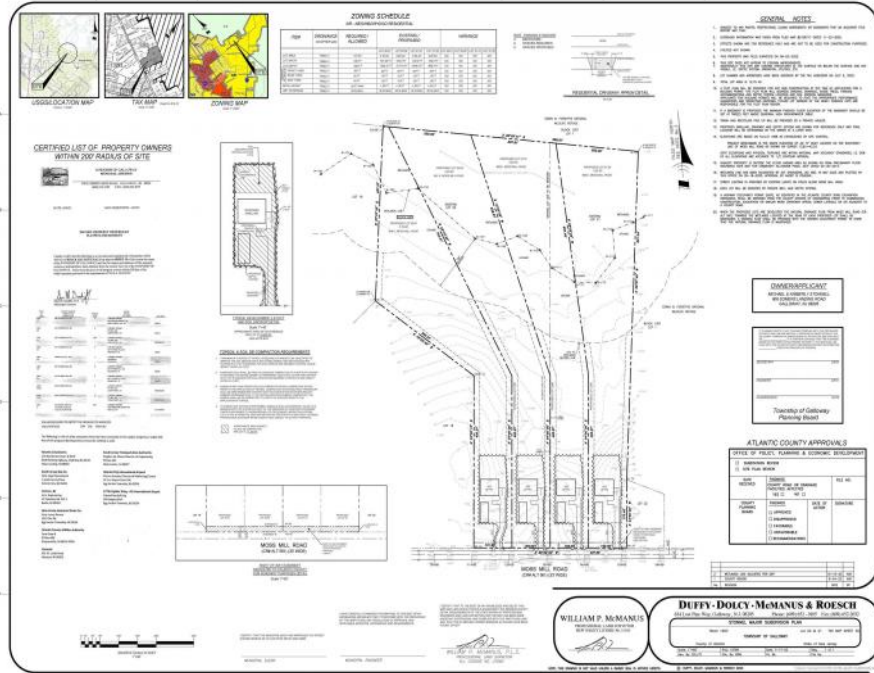

**853 Moss Mill Road
 Galloway Township, NJ 08205**

Asking \$135,000.00

COMMENTS

If you are looking to build your own dream here is the perfect opportunity. This buildable lot is 3.20 acres located close to Smithville and access to the GSP. There are "4" available lots, you can purchase these individually or as a package. The buyer will be responsible to have the well and septic installed along with confirmation of the taxes. See attached document for the exact dimensions for each lot. Please contact the listing agent with any questions. Additional lots for sale MLS #585553/ 585554 / 585555 / 585556