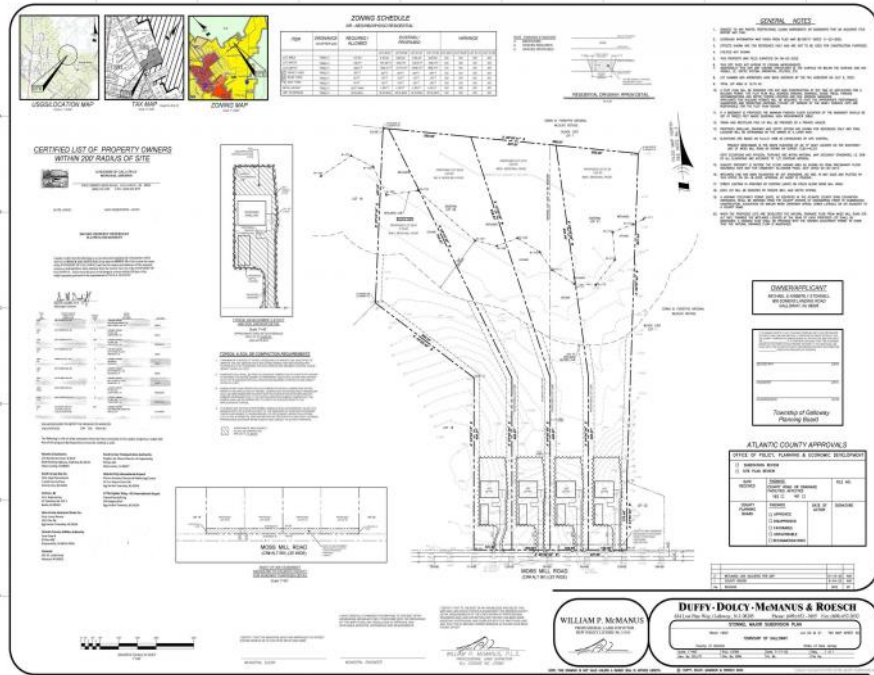

853 Moss Mill Road  
 Galloway Township, NJ 08205

Asking \$135,000.00

**COMMENTS**

If you are looking to build your own dream here is the perfect opportunity. This buildable lot is 3.20 acres located close to Smithville and access to the GSP. There are "4" available lots, you can purchase these individually or as a package. The buyer will be responsible to have the well and septic installed along with confirmation of the taxes. See attached document for the exact dimensions for each lot. Please contact the listing agent with any questions. Additional lots for sale MLS #585553/ 585554 / 585555 / 585556