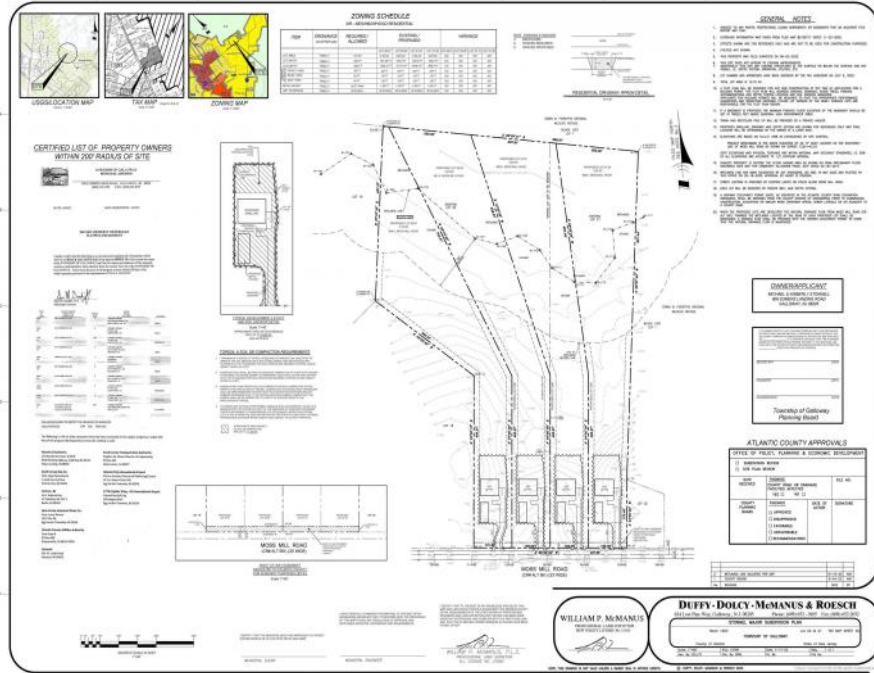

**853 Moss Mill Road
Galloway Township, NJ 08205**

Asking \$135,000.00

COMMENTS

If you are looking to build your own dream here is the perfect opportunity. This buildable lot is 3.20 acres located close to Smithville and access to the GSP. There are "4" available lots, you can purchase these individually or as a package. The buyer will be responsible to have the well and septic installed along with confirmation of the taxes. See attached document for the exact dimensions for each lot. Please contact the listing agent with any questions. Additional lots for sale MLS #585553/ 585554 / 585555 / 585556