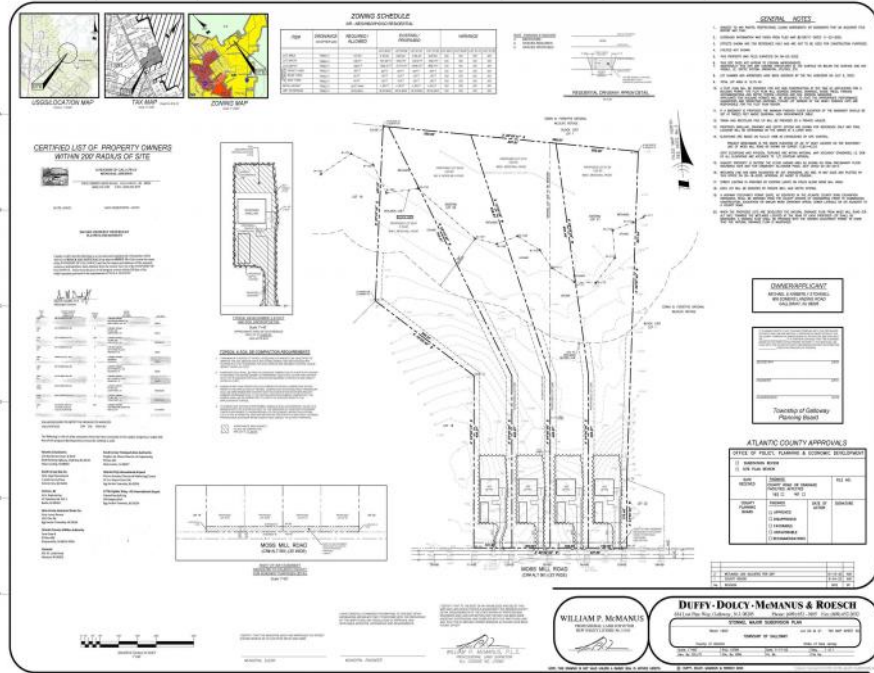

853 Moss Mill Road
 Galloway Township, NJ 08205

Asking \$135,000.00

COMMENTS

If you are looking to build your own dream here is the perfect opportunity. This buildable lot is 3.20 acres located close to Smithville and access to the GSP. There are "4" available lots, you can purchase these individually or as a package. The buyer will be responsible to have the well and septic installed along with confirmation of the taxes. See attached document for the exact dimensions for each lot. Please contact the listing agent with any questions. Additional lots for sale MLS #585553/ 585554 / 585555 / 585556