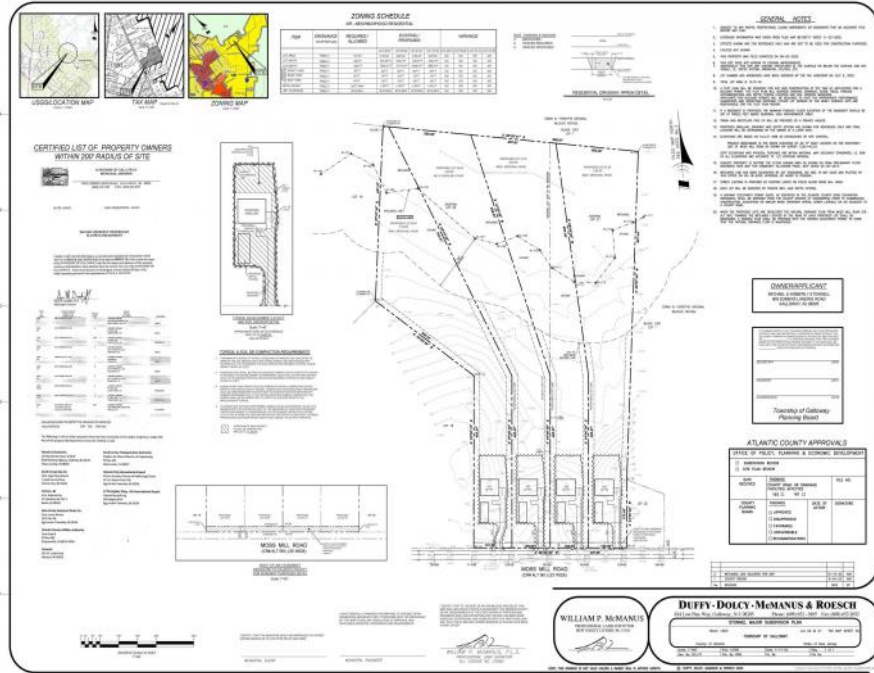

**853 Moss Mill Road  
 Galloway Township, NJ 08205**

**Asking \$135,000.00**

**COMMENTS**

If you are looking to build your own dream here is the perfect opportunity. This buildable lot is 3.20 acres located close to Smithville and access to the GSP. There are "4" available lots, you can purchase these individually or as a package. The buyer will be responsible to have the well and septic installed along with confirmation of the taxes. See attached document for the exact dimensions for each lot. Please contact the listing agent with any questions. Additional lots for sale MLS #585553/ 585554 / 585555 / 585556