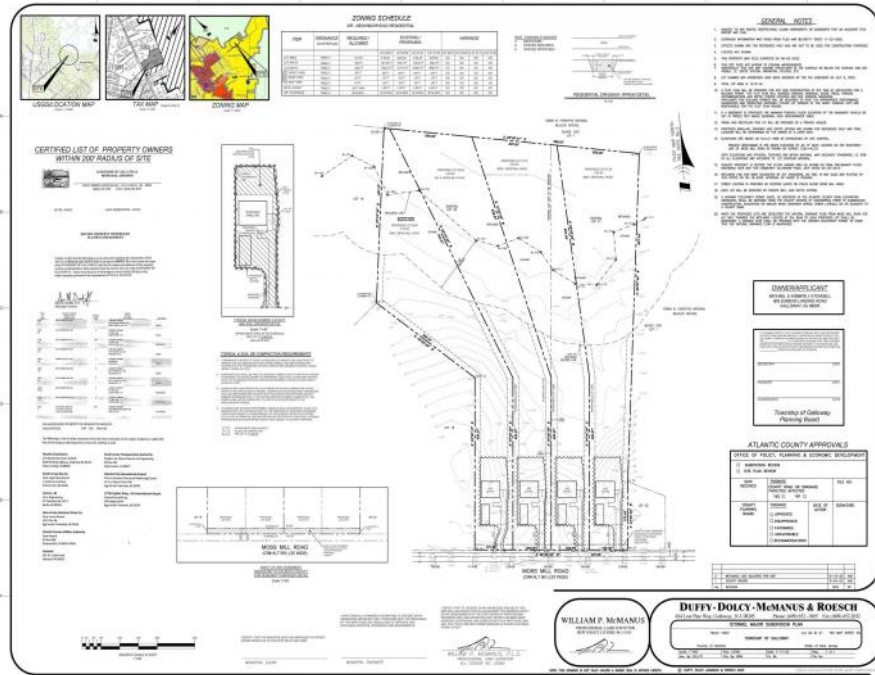

853 Moss Mill Road
Galloway Township, NJ 08205

Asking \$135,000.00

COMMENTS

If you are looking to build your own dream here is the perfect opportunity. This buildable lot is 3.20 acres located close to Smithville and access to the GSP. There are "4" available lots, you can purchase these individually or as a package. The buyer will be responsible to have the well and septic installed along with confirmation of the taxes. See attached document for the exact dimensions for each lot. Please contact the listing agent with any questions. Additional lots for sale MLS #585553/ 585554 / 585555 / 585556