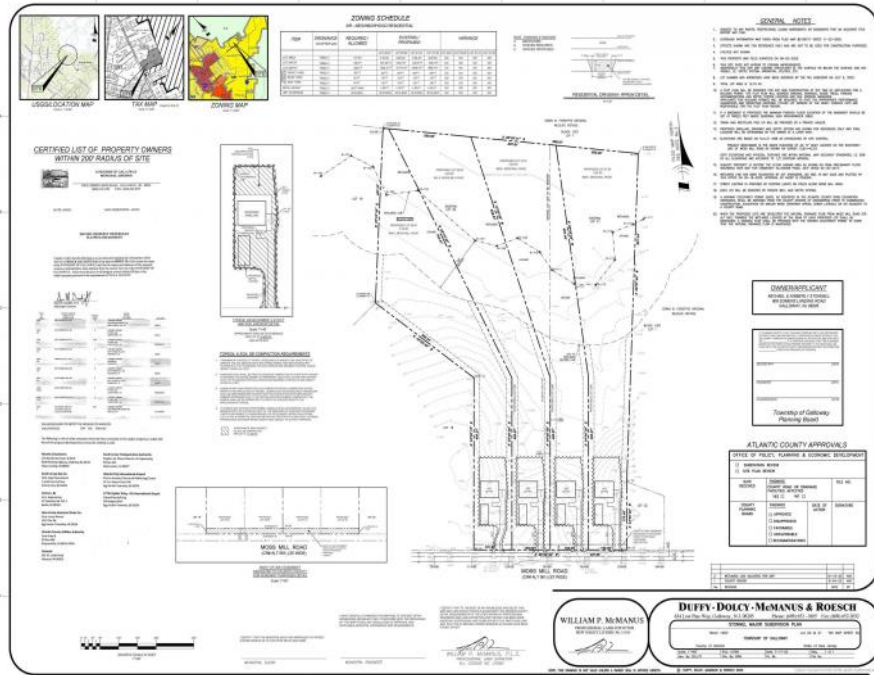

**853 Moss Mill Road
Galloway Township, NJ 08205**

Asking \$135,000.00

COMMENTS

If you are looking to build your own dream here is the perfect opportunity. This buildable lot is 3.20 acres located close to Smithville and access to the GSP. There are "4" available lots, you can purchase these individually or as a package. The buyer will be responsible to have the well and septic installed along with confirmation of the taxes. See attached document for the exact dimensions for each lot. Please contact the listing agent with any questions. Additional lots for sale MLS #585553/ 585554 / 585555 / 585556