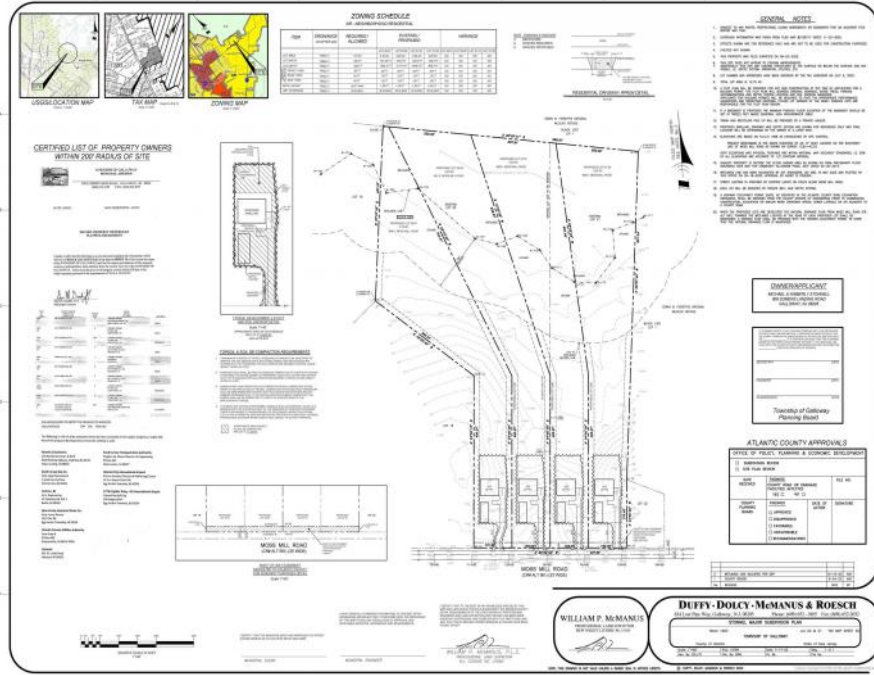

853 Moss Mill Road
Galloway Township, NJ 08205

Asking \$135,000.00

COMMENTS

If you are looking to build your own dream here is the perfect opportunity. This buildable lot is 3.20 acres located close to Smithville and access to the GSP. There are "4" available lots, you can purchase these individually or as a package. The buyer will be responsible to have the well and septic installed along with confirmation of the taxes. See attached document for the exact dimensions for each lot. Please contact the listing agent with any questions. Additional lots for sale MLS #585553/ 585554 / 585555 / 585556