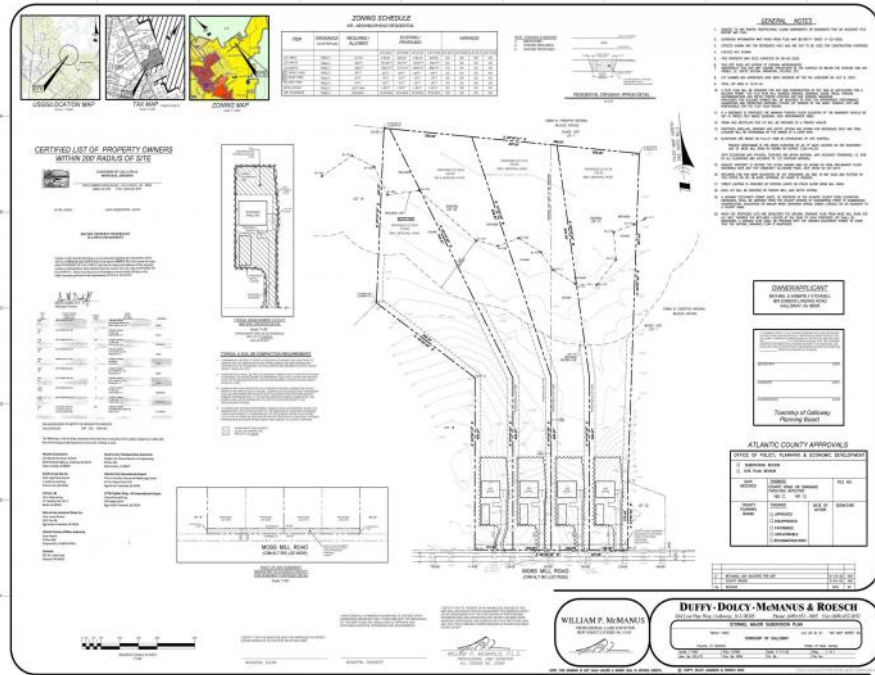

853 Moss Mill Road  
Galloway Township, NJ 08205

Asking \$135,000.00

**COMMENTS**

If you are looking to build your own dream here is the perfect opportunity. This buildable lot is 3.20 acres located close to Smithville and access to the GSP. There are "4" available lots, you can purchase these individually or as a package. The buyer will be responsible to have the well and septic installed along with confirmation of the taxes. See attached document for the exact dimensions for each lot. Please contact the listing agent with any questions. Additional lots for sale MLS #585553/ 585554 / 585555 / 585556