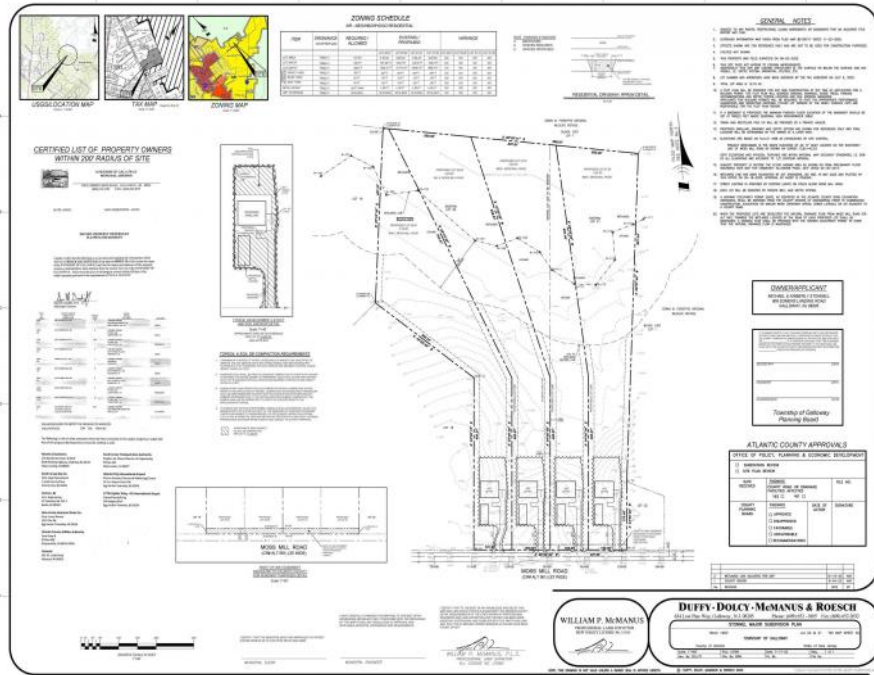

853 Moss Mill Road
Galloway Township, NJ 08205

Asking \$135,000.00

COMMENTS

If you are looking to build your own dream here is the perfect opportunity. This buildable lot is 3.20 acres located close to Smithville and access to the GSP. There are "4" available lots, you can purchase these individually or as a package. The buyer will be responsible to have the well and septic installed along with confirmation of the taxes. See attached document for the exact dimensions for each lot. Please contact the listing agent with any questions. Additional lots for sale MLS #585553/ 585554 / 585555 / 585556