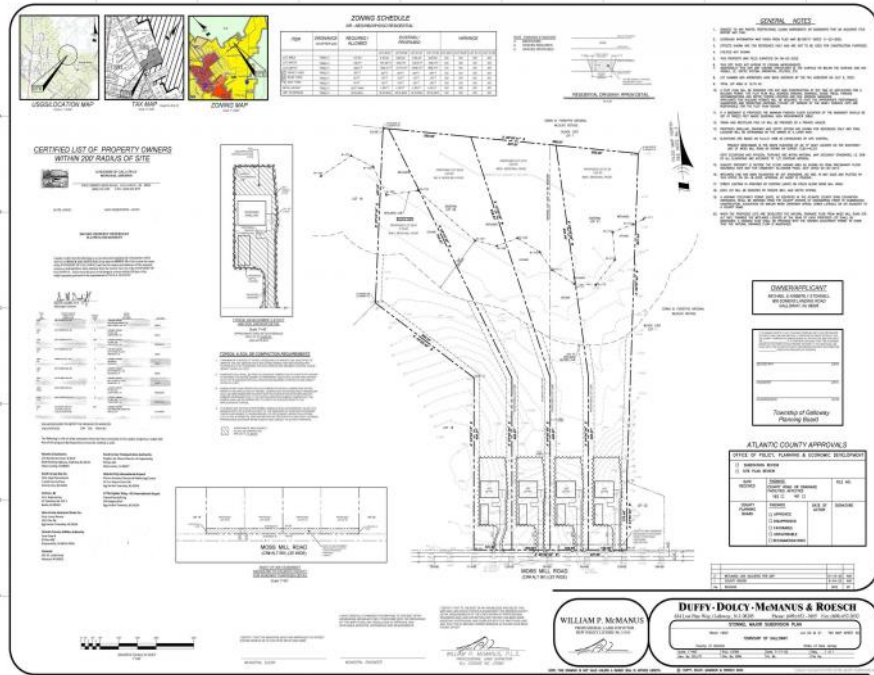

853 Moss Mill Road
 Galloway Township, NJ 08205

Asking \$135,000.00

COMMENTS

If you are looking to build your own dream here is the perfect opportunity. This buildable lot is 3.20 acres located close to Smithville and access to the GSP. There are "4" available lots, you can purchase these individually or as a package. The buyer will be responsible to have the well and septic installed along with confirmation of the taxes. See attached document for the exact dimensions for each lot. Please contact the listing agent with any questions. Additional lots for sale MLS #585553/ 585554 / 585555 / 585556