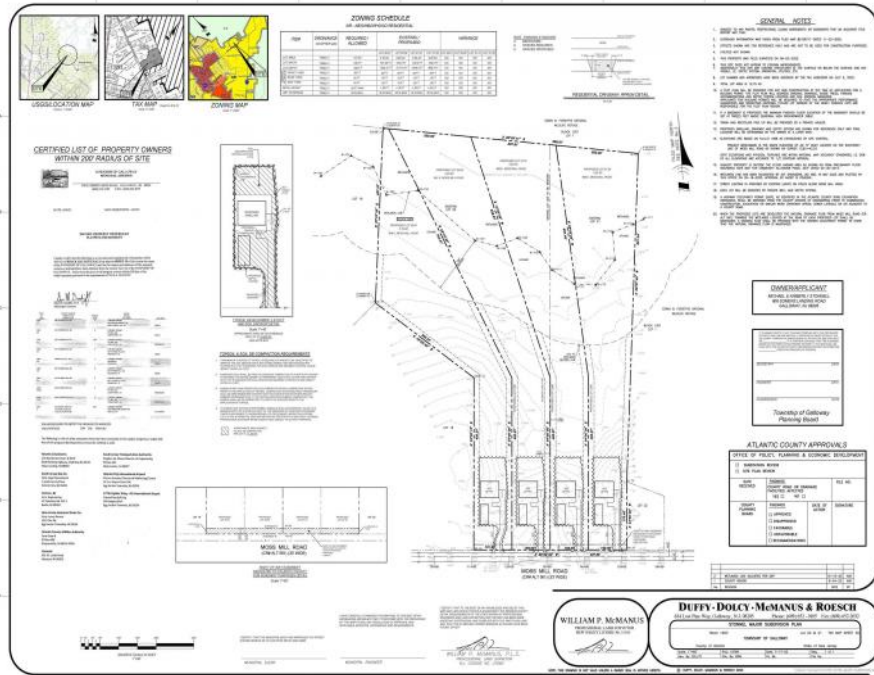

851 Moss Mill Road
 Galloway Township, NJ 08205

Asking \$135,000.00

COMMENTS

If you are looking to build your dream home here is the perfect opportunity. This buildable lot is 3.20 acres located close to Smithville and access to the GSP. There are "4" available lots, you can purchase these individually or as a package. The buyer will be responsible to have the well and septic installed along with confirmation of the taxes. See attached document which shows the exact dimensions for each lot. Please contact the listing agent with any questions. Additional lots for sale MLS #585553/ 585554 / 585555 / 585556

PROPERTY DETAILS