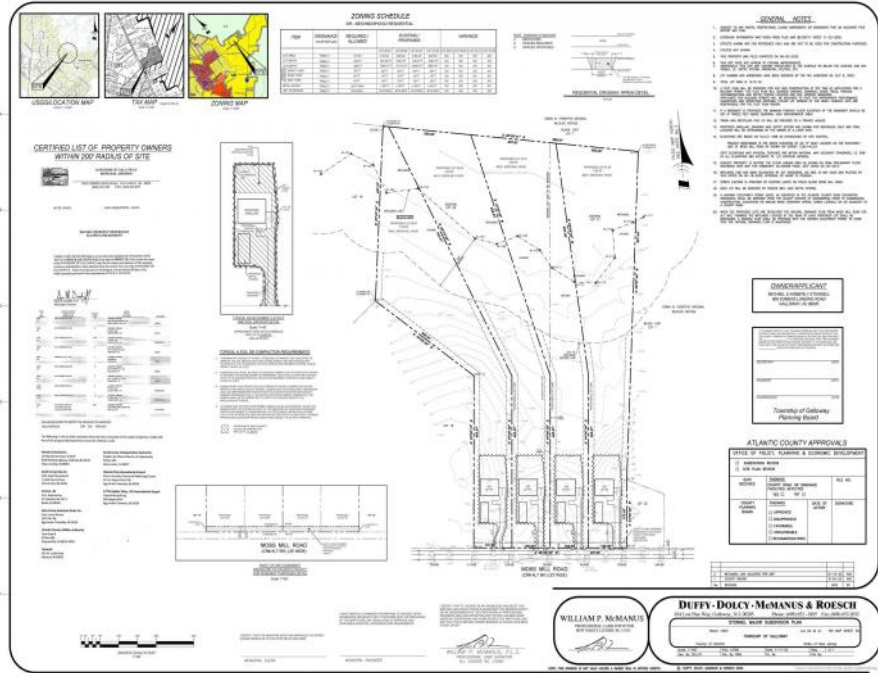

851 Moss Mill Road
 Galloway Township, NJ 08205

Asking \$135,000.00

COMMENTS

If you are looking to build your dream home here is the perfect opportunity. This buildable lot is 3.20 acres located close to Smithville and access to the GSP. There are "4" available lots, you can purchase these individually or as a package. The buyer will be responsible to have the well and septic installed along with confirmation of the taxes. See attached document which shows the exact dimensions for each lot. Please contact the listing agent with any questions. Additional lots for sale MLS #585553/ 585554 / 585555 / 585556