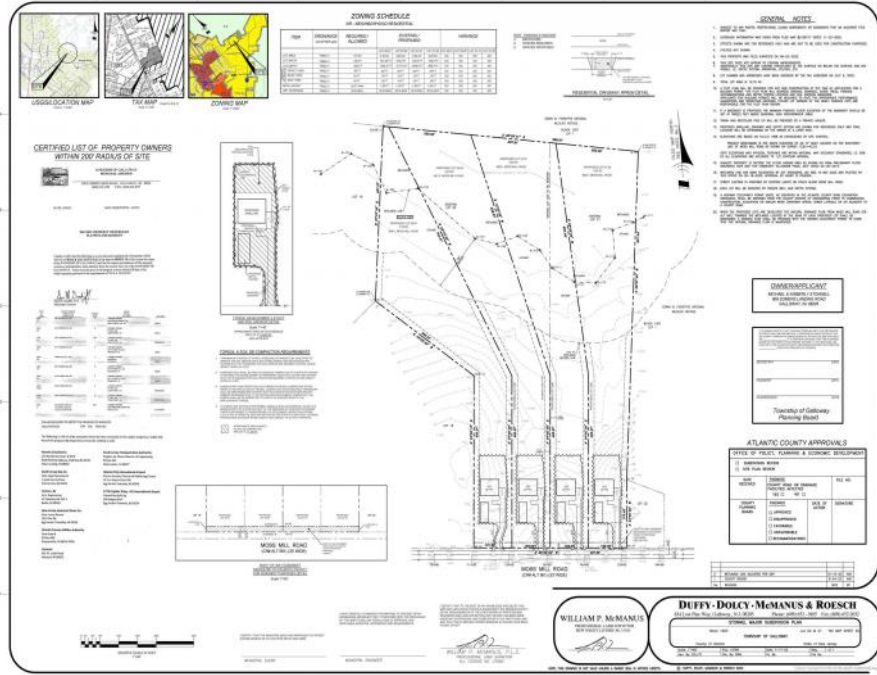

851 Moss Mill Road
 Galloway Township, NJ 08205

Asking \$135,000.00

COMMENTS

If you are looking to build your dream home here is the perfect opportunity. This buildable lot is 3.20 acres located close to Smithville and access to the GSP. There are "4" available lots, you can purchase these individually or as a package. The buyer will be responsible to have the well and septic installed along with confirmation of the taxes. See attached document which shows the exact dimensions for each lot. Please contact the listing agent with any questions. Additional lots for sale MLS #585553/ 585554 / 585555 / 585556