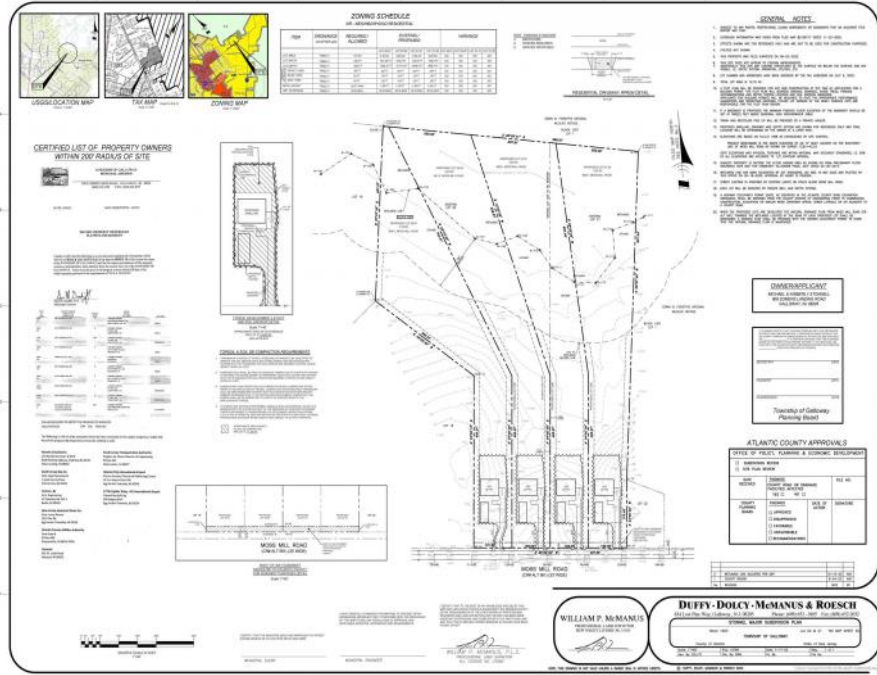

Berger Realty

Since 1928

Berger Realty, Inc
1330 Bay Avenue
Ocean City, NJ 08226
609-391-1330/609-391-1300
info@bergerrealty.com

851 Moss Mill Road
Galloway Township, NJ 08205

Asking $135,000.00

COMMENTS

If you are looking to build your dream home here is the perfect opportunity. This buildable lot is 3.20 acres located close to Smithville and access to the GSP. There are "4" available lots, you can purchase these individually or as a package. The buyer will be responsible to have the well and septic installed along with confirmation of the taxes. See attached document which shows the exact dimensions for each lot. Please contact the listing agent with any questions. Additional lots for sale MLS #585553/ 585554 / 585555 / 585556

PROPERTY DETAILS