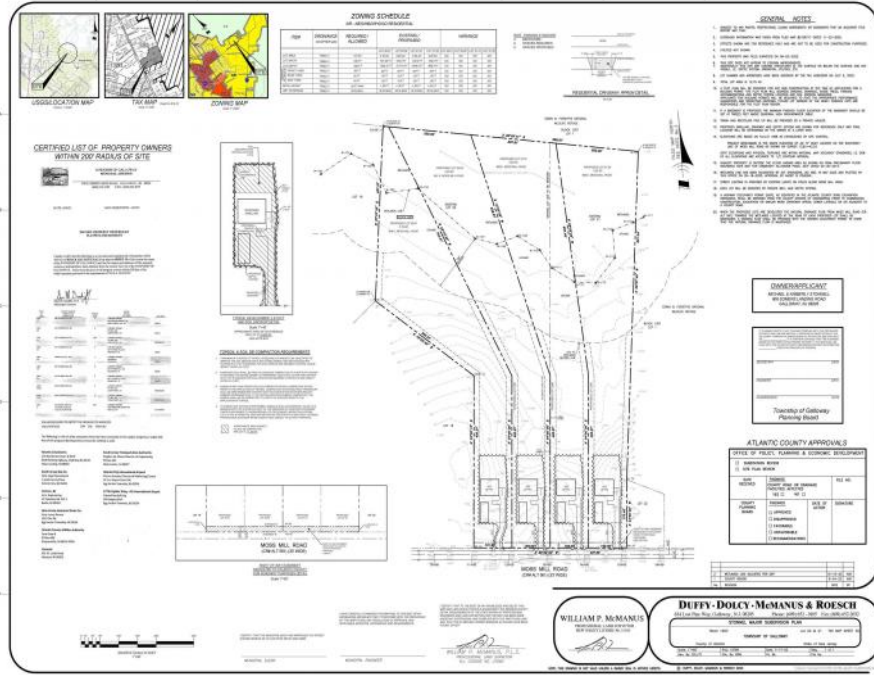

**851 Moss Mill Road
 Galloway Township, NJ 08205**

Asking \$135,000.00

COMMENTS

If you are looking to build your dream home here is the perfect opportunity. This buildable lot is 3.20 acres located close to Smithville and access to the GSP. There are "4" available lots, you can purchase these individually or as a package. The buyer will be responsible to have the well and septic installed along with confirmation of the taxes. See attached document which shows the exact dimensions for each lot. Please contact the listing agent with any questions. Additional lots for sale MLS #585553/ 585554 / 585555 / 585556